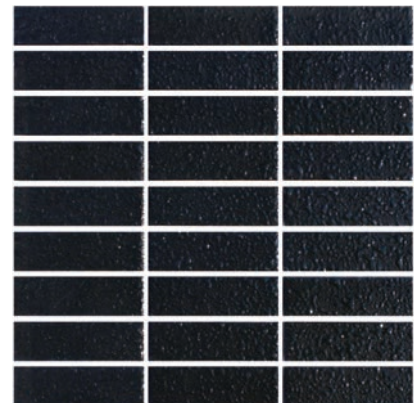

Waxman Ceramics

SMART

Glazed Ceramic Mosaic
23x73mm

COLOURS

CG-8100
Glacier

②

CG-8888
Steel Grey

②

CG-8895
Gunmetal Grey

①

CG-8890
Midnight Black

①

CX-8002
Dewdrop White

CX-8004
Dewdrop Black

CG-8100 Glacier - 23x73mm

CG-8888 Steel Grey - 23x73mm

CG-8895 Gunmetal Grey - 23x73mm

CG-8890 Midnight Black - 23x73mm

CX-8002 Dewdrop White - 23x73mm

CX-8004 Dewdrop Black - 23x73mm

SPECIFICATION

Gloss Finish

Dewdrop Finish

	Vitrified	Wall		Floor	
		Internal	External	Internal	External
Gloss Finish	✓	✓	✓	✓	
Dewdrop Finish	✓	✓	✓		