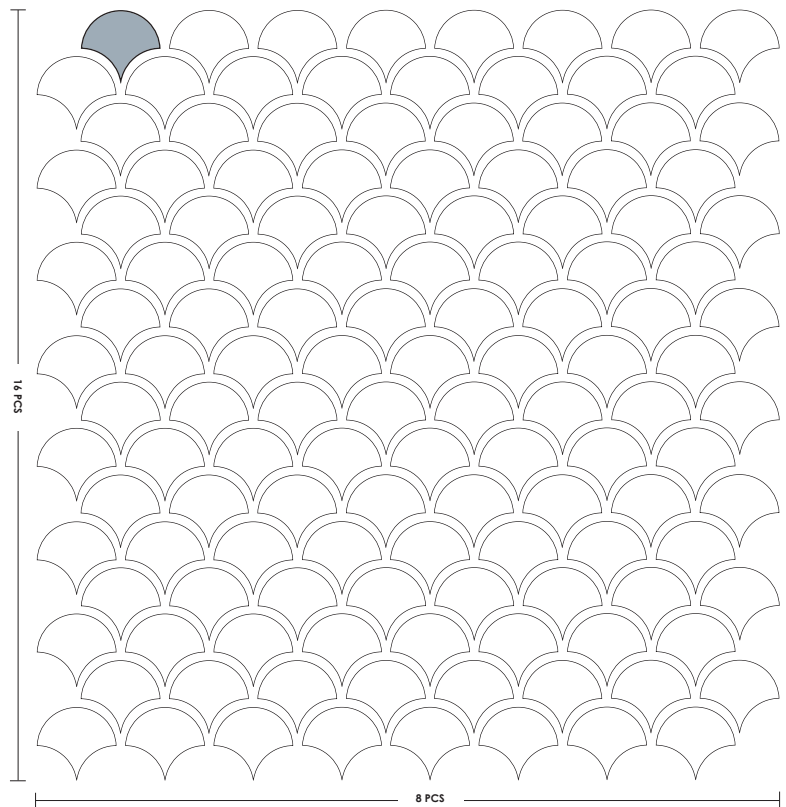

6108S
Matt Black

Green Mix

600S BR White - 36x29mm Fan

6005S BR Black - 36x29mm Fan

6106S Matt White - 36x29mm Fan

6108S Matt Black - 36x29mm Fan

SPECIFICATION

| | | |
|--------------------|----------|----------|
| Vitrified ✓ | | |
| | Internal | External |
| Walls | ✓ | ✓ |
| Floors | | |

SIZE 36x29mm

THICKNESS 5mm

Tile size 36x29mm Fan
Sheet size 32.4x31.7 cm
Backing Mesh backing

Waxman Ceramics

Head Office **01422 311331**

Grove Mills
Elland
West Yorkshire
HX5 9DZ
England

Email info@waxmanceramics.co.uk
Web www.waxmanceramics.co.uk