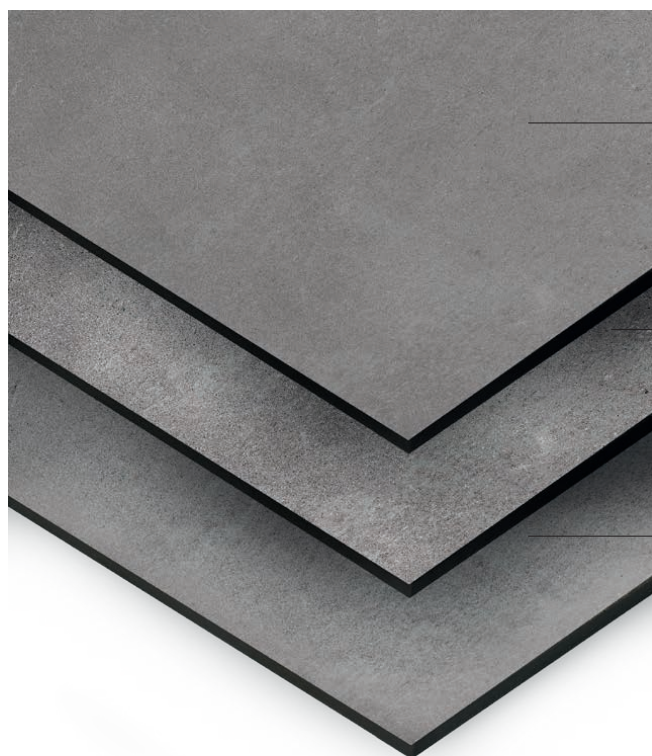

GV Series

Porcelain Stoneware

GRAVITY

SIZES

	8.2mm	8.7mm	9.2mm	9.3mm						
	↓	↓	↓	↓						
	↑	↑	↑	↑						
Size	30x60cm Rectified 8.2mm	60x60cm Rectified 8.2mm	45x90cm Rectified 9.3mm	60x120cm Rectified 9.2mm	75x75cm Rectified 8.7mm	90x90cm Rectified 9.3mm				
Thickness										
GV-90 Coal	● ●	● ● ●	● ●	● ●	● ●	● ● ●				
GV-91 Grey	● ●	● ● ●	● ●	● ●	● ●	● ● ●				
GV-92 Sand	● ●	● ● ●	● ●	● ●	● ●	● ● ●				
GV-93 Smoke	● ●	● ● ●	● ●	● ●	● ●	● ● ●				

● Matt ● Grip ● Lappato

FINISHES

Matt

Grip

Lappato

Matt

Slip Resistance		
	R10	+36
	C	

Grip

Slip Resistance		
	R12	+35
	C	+40

Lappato

Slip Resistance		
	R10	
	B