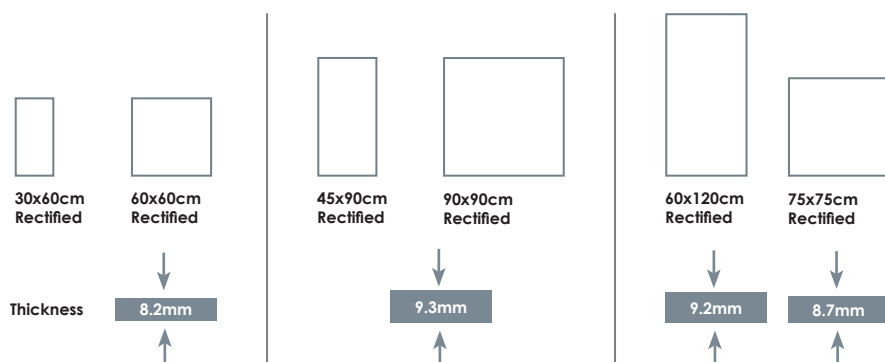

GV Series

Porcelain Stoneware

GRAVITY

COLOURS