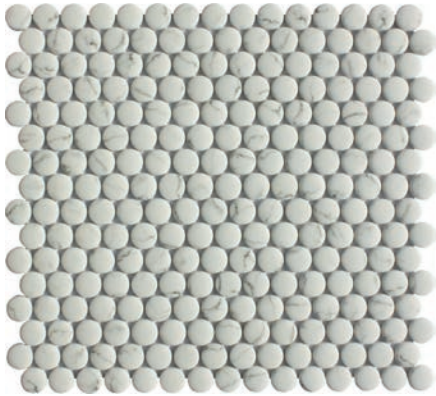

COLOURS

RZ-1204
Statuario - Round 20mm