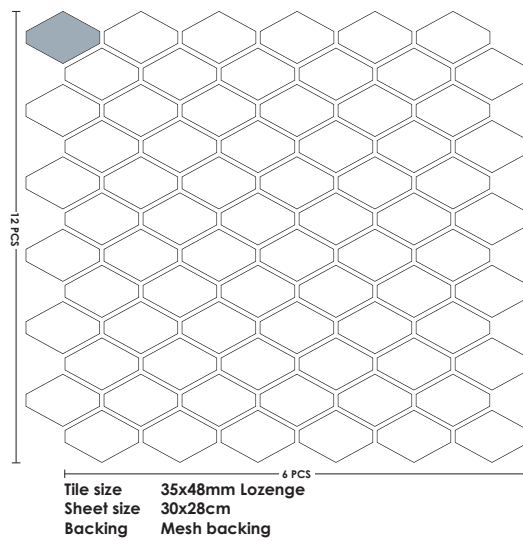

RZ-2401 Carrara - Hexagon 48mm

RZ-4101 Carrara - Diamond Chevron 25x45mm

# SPECIFICATION

Size	Thickness	Vitrified	Wall		Floor	
			Internal	External	Internal	External
20mm Round	6mm	✓	✓	✓	✓	
35x48mm Lozenge	6mm	✓	✓	✓	✓	
25x45mm Diamond Chevron	6mm	✓	✓	✓		

# SPECIFICATION

Size	Thickness	Vitrified	Wall		Floor	
			Internal	External	Internal	External
23mm Hexagonal	6mm	✓	✓	✓	✓	
48mm Hexagonal	6mm	✓	✓	✓	✓	