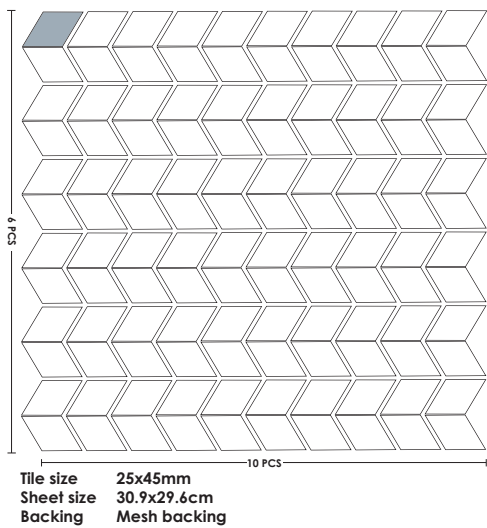

RZ-2401 Carrara - Hexagon 48mm

RZ-4101 Carrara - Diamond Chevron 25x45mm

# SPECIFICATION

Size	Thickness	Vitrified	Wall		Floor	
			Internal	External	Internal	External
20mm Round	6mm	✓	✓	✓	✓	
35x48mm Lozenge	6mm	✓	✓	✓	✓	
25x45mm Diamond Chevron	6mm	✓	✓	✓		

# SPECIFICATION

Size	Thickness	Vitrified	Wall		Floor	
			Internal	External	Internal	External
23mm Hexagonal	6mm	✓	✓	✓	✓	
48mm Hexagonal	6mm	✓	✓	✓	✓	