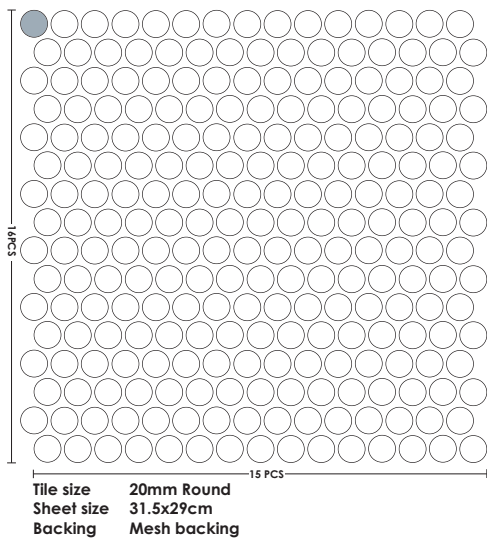

RZ-2401 Carrara - Hexagon 48mm

RZ-4101 Carrara - Diamond Chevron 25x45mm

# SPECIFICATION

Size	Thickness	Vitrified	Wall		Floor	
			Internal	External	Internal	External
20mm Round	6mm	✓	✓	✓	✓	
35x48mm Lozenge	6mm	✓	✓	✓	✓	
25x45mm Diamond Chevron	6mm	✓	✓	✓		

# SPECIFICATION

Size	Thickness	Vitrified	Wall		Floor	
			Internal	External	Internal	External
23mm Hexagonal	6mm	✓	✓	✓	✓	
48mm Hexagonal	6mm	✓	✓	✓	✓	