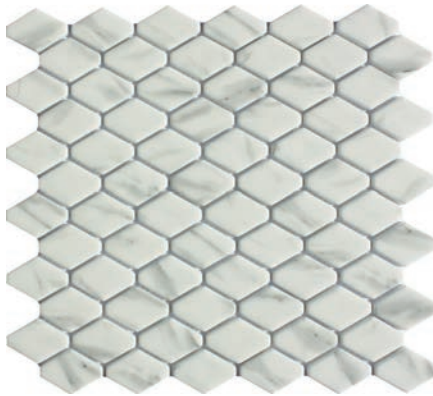

# RITZ

Glass Mosaics  
Round  
23mm Hex / 48mm Hex  
Diamond  
Lozenge

# COLOURS

---

RZ-1204  
Statuario - Round 20mm

RZ-5101  
Carrara - Lozenge 35x48mm

RZ-2281  
Nevada Mix - Hexagonal 23mm

RZ-2282  
Brumoso Mix - Hexagonal 23mm

RZ-2401  
Carrara - Hexagon 48mm

RZ-4101  
Carrara - Diamond Chevron 25x45mm