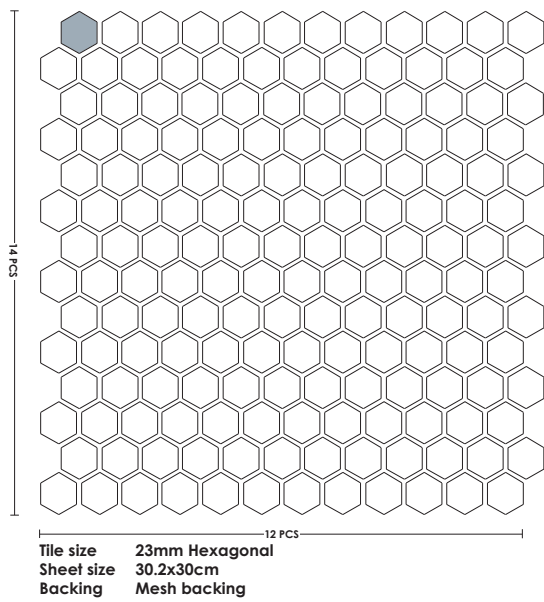

RZ-2401 Carrara - Hexagon 48mm

RZ-4101 Carrara - Diamond Chevron 25x45mm

# SPECIFICATION

Size	Thickness	Vitrified	Wall		Floor	
			Internal	External	Internal	External
20mm Round	6mm	✓	✓	✓	✓	
35x48mm Lozenge	6mm	✓	✓	✓	✓	
25x45mm Diamond Chevron	6mm	✓	✓	✓		

# SPECIFICATION

Size	Thickness	Vitrified	Wall		Floor	
			Internal	External	Internal	External
23mm Hexagonal	6mm	✓	✓	✓	✓	
48mm Hexagonal	6mm	✓	✓	✓	✓	