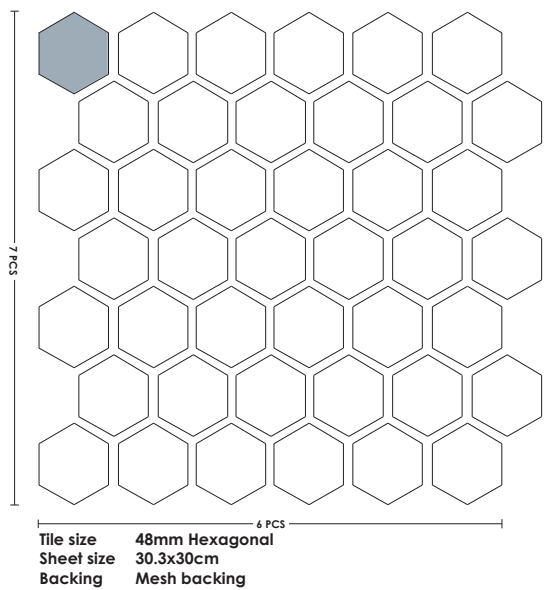

RZ-2401 Carrara - Hexagon 48mm

RZ-4101 Carrara - Diamond Chevron 25x45mm

# SPECIFICATION

Size	Thickness	Vitrified	Wall		Floor	
			Internal	External	Internal	External
20mm Round	6mm	✓	✓	✓	✓	
35x48mm Lozenge	6mm	✓	✓	✓	✓	
25x45mm Diamond Chevron	6mm	✓	✓	✓		

# SPECIFICATION

Size	Thickness	Vitrified	Wall		Floor	
			Internal	External	Internal	External
23mm Hexagonal	6mm	✓	✓	✓	✓	
48mm Hexagonal	6mm	✓	✓	✓	✓	