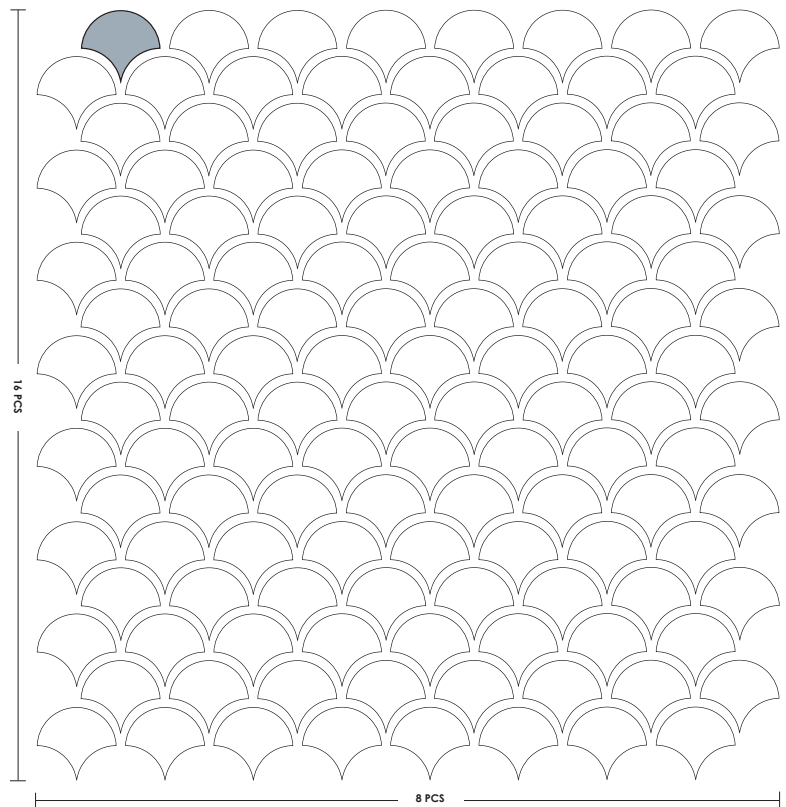

SIZE 36x29mm

THICKNESS 5mm

Tile size 36x29mm Fan
Sheet size 32.4x31.7 cm
Backing Mesh backing

Waxman Ceramics

Head Office **01422 311331**

Grove Mills
Elland
West Yorkshire
HX5 9DZ
England

Email info@waxmanceramics.co.uk
Web www.waxmanceramics.co.uk