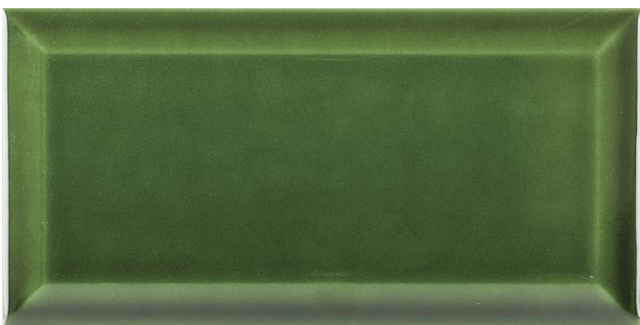

# SUBWAY

Glazed Ceramic Tiles

## COLOURS - GLOSS

---

**Blanco Brillo Bevelled**  
10x20cm

**Hueso Bevelled**  
10x20cm

**Gris Bevelled**  
10x20cm

**Pizarra Bevelled**  
10x20cm

**Negro Bevelled**  
10x20cm

**Victorian Green Bevelled\*\***  
10x20cm

**Victorian Blue Bevelled\*\***  
10x20cm

Victorian Blue & Green  
\*\* Due to the fragile nature of the glaze please do not use aggressive cleaning products on these colours. These colours are not suitable for wet areas such as showers.

## COLOURS - MATT

---

**Blanco Mate Bevelled**  
10x20cm

**Cameo Mate Bevelled**  
10x20cm

**Gris Mate Bevelled**  
10x20cm

**Pizarra Mate Bevelled**  
10x20cm

Blanco Brillo Bevelled - 10x20cm

Negro Bevelled - 10x20cm