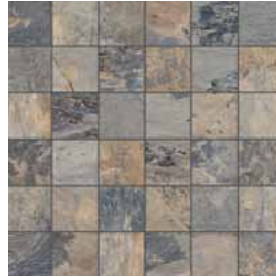

Waxman Ceramics

ARDESIA

Glazed Porcelain Tiles

COLOURS

Almond
32x62.5cm

Almond Muro
32x62.5cm

Gris
32x62.5cm

Gris Muro
32x62.5cm

Natural
32x62.5cm

Natural Muro
32x62.5cm

Ocre
32x62.5cm

Ocre Muro
32x62.5cm

COLOURS

**Mosaic 5x5cm - Almond
(30x30cm)**

**Mosaic 5x5cm - Gris
(30x30cm)**

**Mosaic 5x5cm - Ocre
(30x30cm)**

**Mosaic 5x5cm - Natural
(30x30cm)**

Almond - 32x62.5cm / Gris - 32x62.5cm / Gris Muro - 32x62.5cm

Gris - 32x62.5cm / Gris Muro - 32x62.5cm

Ocre - 32x62.5cm / Ocre Muro - 32x62.5cm

SPECIFICATION & PACKING