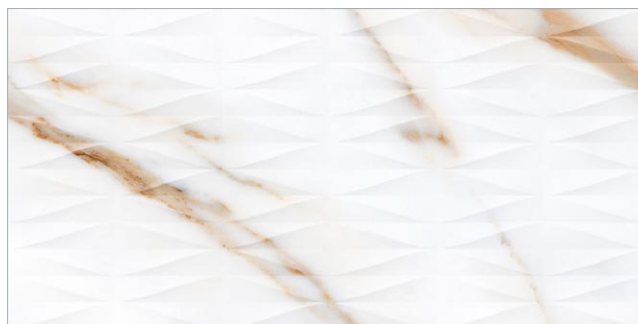

Waxman Ceramics

CALACATTA GOLD

Glazed Porcelain Tiles

COLOURS

Calacatta Gold
32x62.5cm

④

Calacatta Gold Deco
32x62.5cm

Calacatta Gold Deco - 32x62.5cm / Calacatta Gold - 32x62.5cm