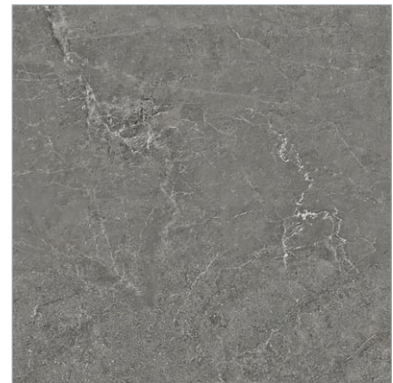

Waxman Ceramics

ESSENTIAL

Glazed Porcelain Tiles

COLOURS

White
59.5x59.5cm Rectified

4

Grey
59.5x59.5cm Rectified

4

Dark
59.5x59.5cm Rectified

4

White
60x120cm Rectified

4

Grey
60x120cm Rectified

4

Dark
60x120cm Rectified

4

Grey - 60x120cm / Grey 59.5x59.5cm

SPECIFICATION & PACKING

Glazed Porcelain Tiles

Suitability	Thickness	Walls		Floors		Frostproof	Colour Variation
		Internal	External	Internal	External		
59.5x59.5cm Rectified	8mm	✓	✓	✓		Yes	V2
60x120cm Rectified	9mm	✓	✓	✓		Yes	V2