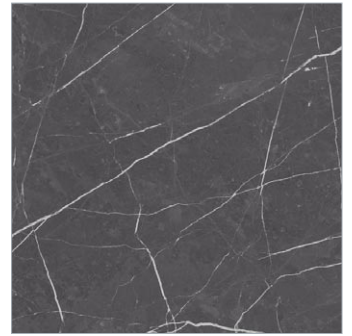

## COLOURS

---

P6110 White Natural  
60x60cm

④

P6111 Ivory Natural  
60x60cm

④

P6112 Grey Natural  
60x60cm

③

P6113 Coal Natural  
60x60cm

②

Slip Resistance		
	R10	+36
	B	

R3779 Coal 30x60cm / P6112 Grey Natural 60x60cm

R3776 White 30x60cm / P6110 White Natural 60x60cm

R3781 Prisma White Dec 30x60cm

R3784 Prisma Coal Dec 30x60cm / R3779 Coal 30x60cm