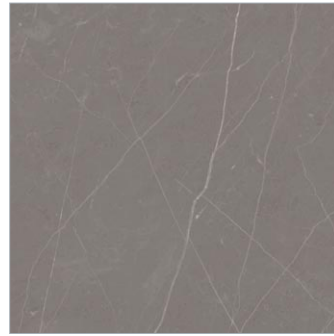

## COLOURS

---

P6110 White Natural  
60x60cm

④

P6111 Ivory Natural  
60x60cm

④

P6112 Grey Natural  
60x60cm

③

P6113 Coal Natural  
60x60cm

②

Slip Resistance		
	R10	+36
	B	

R3779 Coal 30x60cm / P6112 Grey Natural 60x60cm

R3776 White 30x60cm / P6110 White Natural 60x60cm

R3781 Prisma White Dec 30x60cm

R3784 Prisma Coal Dec 30x60cm / R3779 Coal 30x60cm