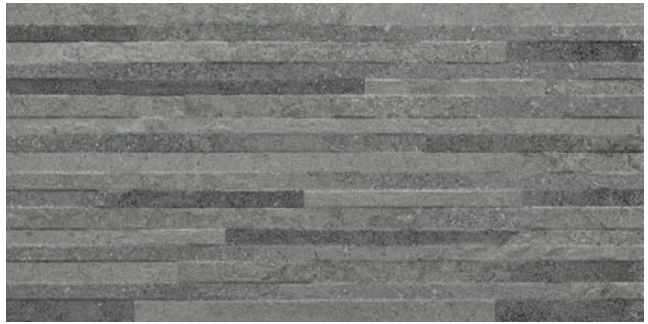

Waxman Ceramics

URBAN STONE

Glazed Ceramic & Glazed Porcelain Tiles

COLOURS

Glazed Ceramic Wall Tiles

Greige
30x60cm

Grey
30x60cm

Greige Muretto
30x60cm

Grey Muretto
30x60cm

Glazed Porcelain Floor Tiles

Greige Floor
30x60cm

Grey Floor
30x60cm

Grey - 30x60cm / Grey Muretto - 30x60cm / Grey Floor - 30x60cm

SPECIFICATION & PACKING

Glazed Ceramic Tiles

Suitability	Thickness	Walls		Floors		Frostproof	Colour Variation
		Internal	External	Internal	External		
30x60cm	8.5mm	✓				No	V3
30x60cm - Muretto	8.5mm	✓				No	V3