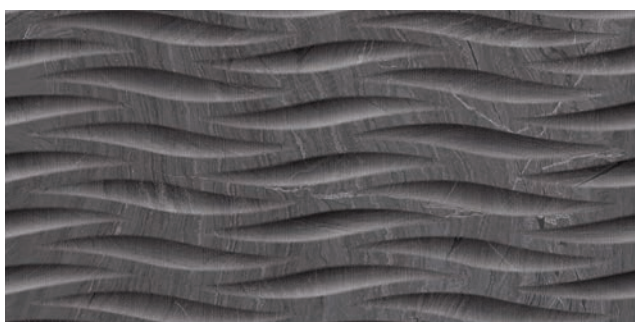

④

Almond Deco
32x62.5cm

Gris
32x62.5cm

③

Gris Deco
32x62.5cm

Marengo
32x62.5cm

②

Marengo Deco
32x62.5cm

Blanco Deco 32x62.5cm / Marengo - 32x62.5cm

Almond - 32x62.5cm

Almond - 32x62.5cm / Almond Deco - 32x62.5cm

Gris - 32x62.5cm / Gris Deco - 32x62.5cm

SPECIFICATION & PACKING

Glazed Porcelain Tiles

Suitability	Thickness	Walls		Floors		Frostproof	Colour Variation
		Internal	External	Internal	External		
32x62.5cm	9mm	✓	✓	✓		Yes	V2
32x62.5cm Deco	9mm	✓	✓			Yes	V2