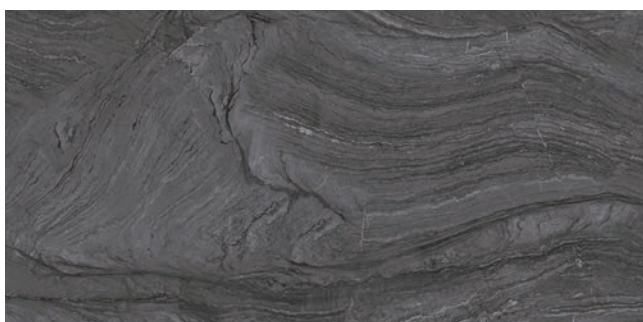

④

Almond Deco
32x62.5cm

Gris
32x62.5cm

③

Gris Deco
32x62.5cm

Marengo
32x62.5cm

②

Marengo Deco
32x62.5cm

Blanco Deco 32x62.5cm / Marengo - 32x62.5cm

Almond - 32x62.5cm

Almond - 32x62.5cm / Almond Deco - 32x62.5cm

Gris - 32x62.5cm / Gris Deco - 32x62.5cm

SPECIFICATION & PACKING

Glazed Porcelain Tiles

Suitability	Thickness	Walls		Floors		Frostproof	Colour Variation
		Internal	External	Internal	External		
32x62.5cm	9mm	✓	✓	✓		Yes	V2
32x62.5cm Deco	9mm	✓	✓			Yes	V2