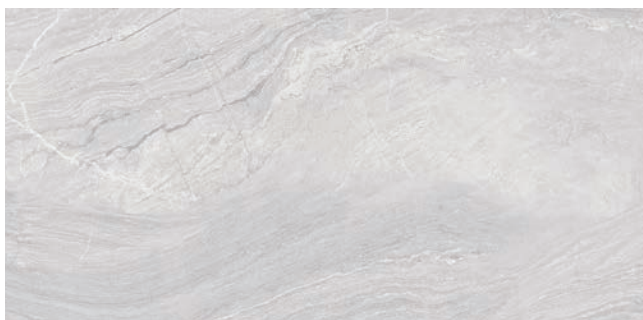

Gris
32x62.5cm

③