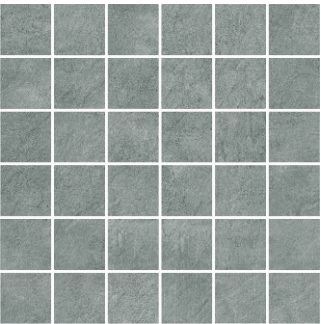

Waxman Ceramics

WARSAW

Glazed Porcelain Tiles

COLOURS

Beige
30x60cm

4

Light Grey
30x60cm

5

Grey
30x60cm

4

Dark Grey
30x60cm

4

Slip Resistance		
	R10	
		

COLOURS

Beige Mosaic
30x30cm

④

Ligh Grey Mosaic
30x30cm

⑤

Grey Mosaic
30x30cm

④

Dark Grey Mosaic
30x30cm

④

Slip Resistance		
	R10	
		

Beige - 30x60cm / Light Grey - 30x60cm / Beige Mosaic - 30x30cm

Grey - 30x60cm

Grey - 30x60cm

SPECIFICATION & PACKING

Glazed Porcelain Tiles

Suitability	Thickness	Walls		Floors		Frostproof	Colour Variation
		Internal	External	Internal	External		
30x60cm	8.5mm	✓	✓	✓		Yes	V1