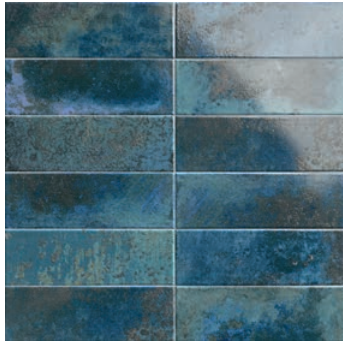

BELLAGIO

COLOURS

Bianco
10x30cm

Aquamarine
10x30cm

Smeraldo
10x30cm

Blu
10x30cm

Caramel
10x30cm

Fuocco
10x30cm

Caramel Scale Decor
10x30cm

Blu Scale Decor
10x30cm

Stampatto Decor
10x30cm

Blu Arco Decor
10x30cm

Caramel Arco Decor
10x30cm

Reflex Decor
10x30cm

Bellagio Fuocco 10x30cm

Bellagio Caramel 10x30cm

Bellagio Caramel 10x30cm / Caramel Scale Decor 10x30cm

Bellagio Blu 10x30cm

Bellagio Bianco 10x30cm / Arco Blu Decor 10x30cm

Bellagio Smearlido 10x30cm / Stampatto Decor 10x30cm

Bellagio Bianco 10x30cm / Reflex Decor 10x30cm