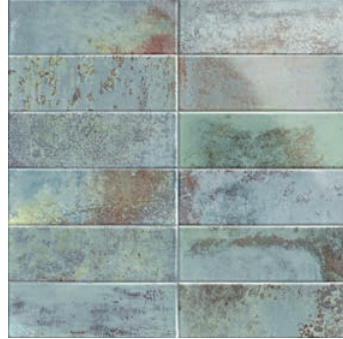

BELLAGIO

COLOURS

Bianco
10x30cm

Aquamarine
10x30cm

Smeraldo
10x30cm

Blu
10x30cm

Caramel
10x30cm

Fuocco
10x30cm

Caramel Scale Decor
10x30cm

Blu Scale Decor
10x30cm

Stampatto Decor
10x30cm

Blu Arco Decor
10x30cm

Caramel Arco Decor
10x30cm

Reflex Decor
10x30cm

Bellagio Fuocco 10x30cm

Bellagio Caramel 10x30cm

Bellagio Caramel 10x30cm / Caramel Scale Decor 10x30cm

Bellagio Blu 10x30cm

Bellagio Bianco 10x30cm / Arco Blu Decor 10x30cm

Bellagio Smearlido 10x30cm / Stampatto Decor 10x30cm

Bellagio Bianco 10x30cm / Reflex Decor 10x30cm