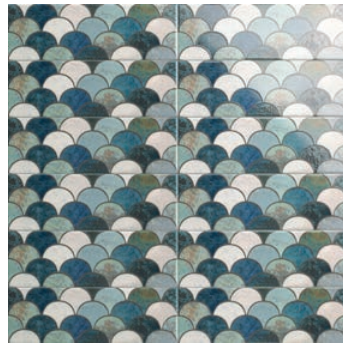

BELLAGIO

COLOURS

Bianco
10x30cm

Aquamarine
10x30cm

Smeraldo
10x30cm

Blu
10x30cm

Caramel
10x30cm

Fuocco
10x30cm

Caramel Scale Decor
10x30cm

Blu Scale Decor
10x30cm

Stampatto Decor
10x30cm

Blu Arco Decor
10x30cm

Caramel Arco Decor
10x30cm

Reflex Decor
10x30cm

Bellagio Fuocco 10x30cm

Bellagio Caramel 10x30cm

Bellagio Caramel 10x30cm / Caramel Scale Decor 10x30cm

Bellagio Blu 10x30cm

Bellagio Bianco 10x30cm / Arco Blu Decor 10x30cm

Bellagio Smearlido 10x30cm / Stampatto Decor 10x30cm

Bellagio Bianco 10x30cm / Reflex Decor 10x30cm