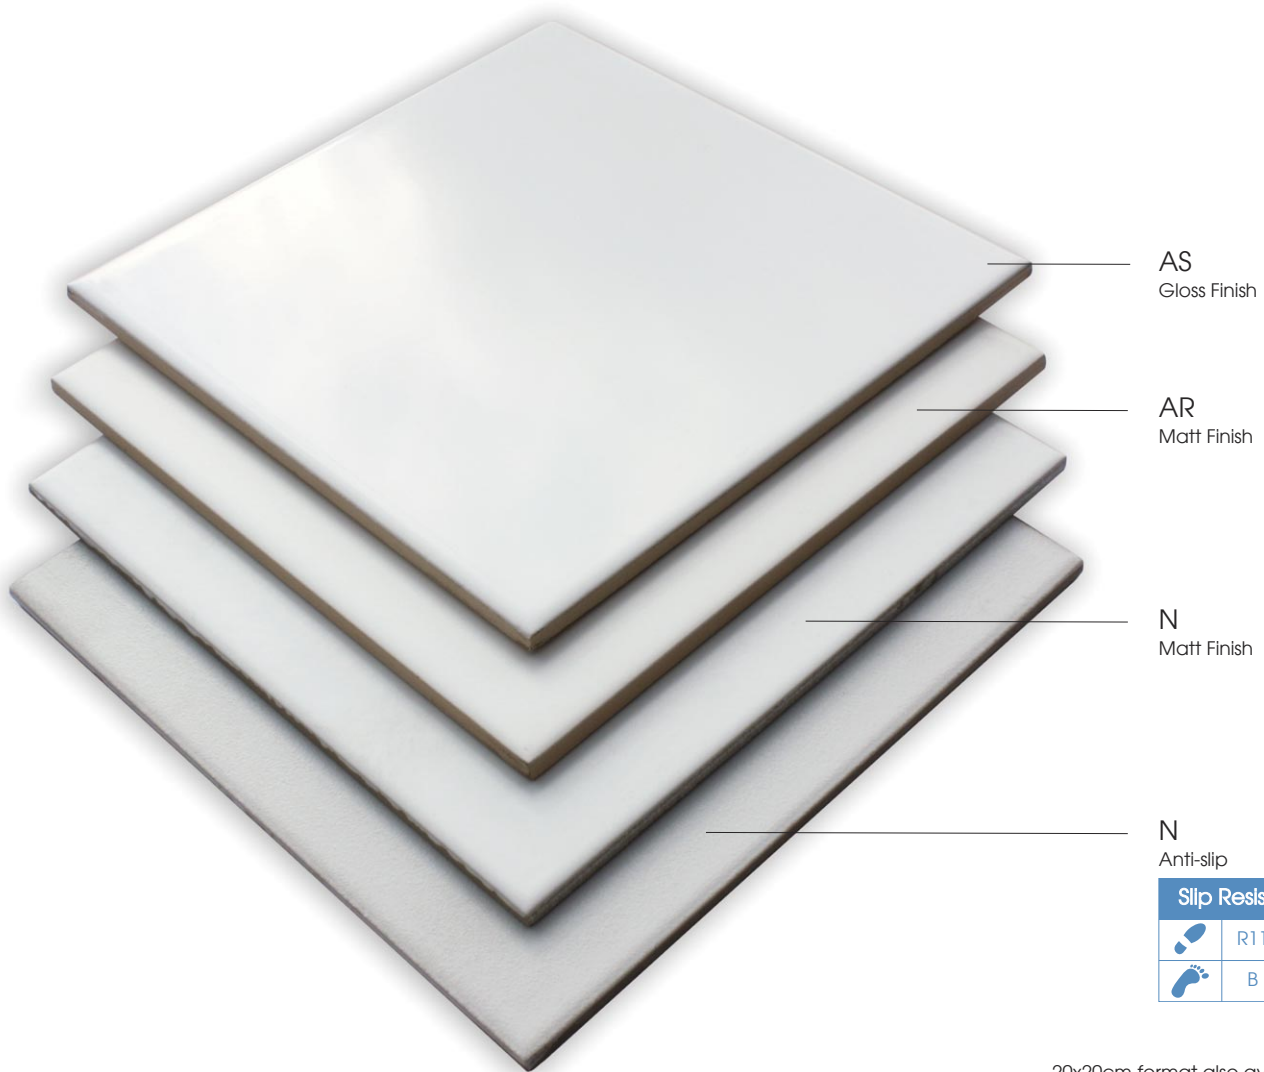

AS - Double fired white body wall tiles - Glossy
AR - Double fired white body wall tiles - Matt
N - Frost resistant glazed stonewear tiles

PLAIN COLOUR

FINISHES

AS
Gloss Finish

AR
Matt Finish

N
Matt Finish

N
Anti-slip

Slip Resistance		
	R11	+36
	B	

20x20cm format also available in 3 different "scored surface" tiles.

2.5x2.5cm / 5x5cm / 10x10cm