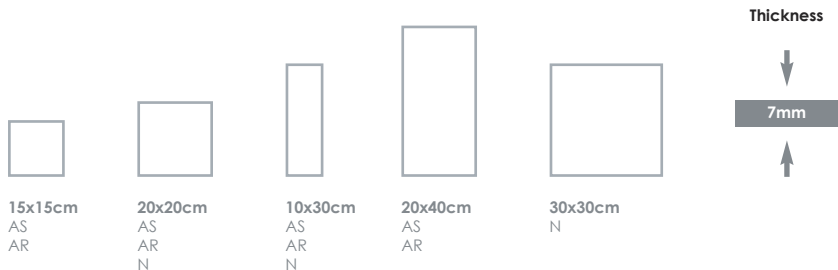

AS - Double fired white body wall tiles - Glossy
AR - Double fired white body wall tiles - Matt
N - Frost resistant glazed stonewear tiles

PLAIN COLOUR

COLOURS

③

③

③

②

⑤

③

②

④

④

Key

⑤	Floor wear rating
A	Anti-Slip available