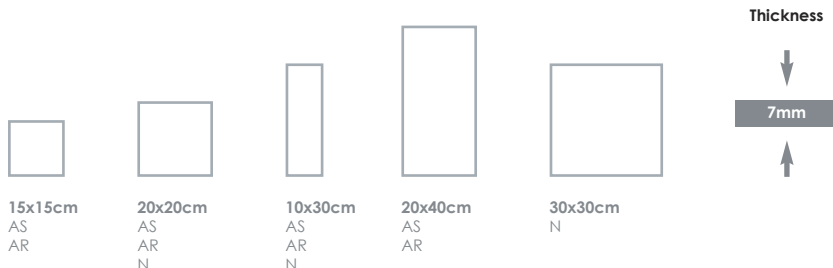

AS - Double fired white body wall tiles - Glossy
AR - Double fired white body wall tiles - Matt
N - Frost resistant glazed stonewear tiles

PLAIN COLOUR

COLOURS

③ A

②

②

④

④ A

④

③

③

②

Key

⑤	Floor wear rating
A	Anti-Slip available