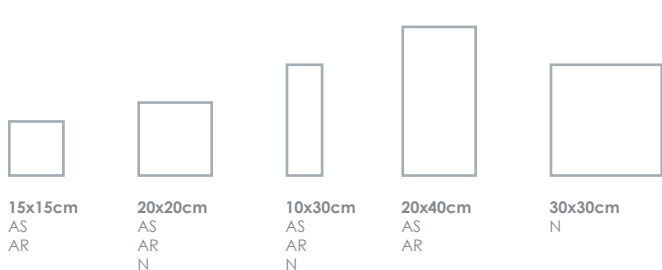

AS - Double fired white body wall tiles - Glossy
AR - Double fired white body wall tiles - Matt
N - Frost resistant glazed stonewear tiles

PLAIN COLOUR

COLOURS

Forest
Gloss AS-95
Matt AR-95
Floor N-95

②

Almeria
Gloss AS-96
Matt AR-96
Floor N-96

②

Lunar
Gloss AS-97
Matt AR-97
Floor N-97

②

Arena
Gloss AS-98
Matt AR-98
Floor N-98

④

Key

⑤	Floor wear rating
A	Anti-Slip available