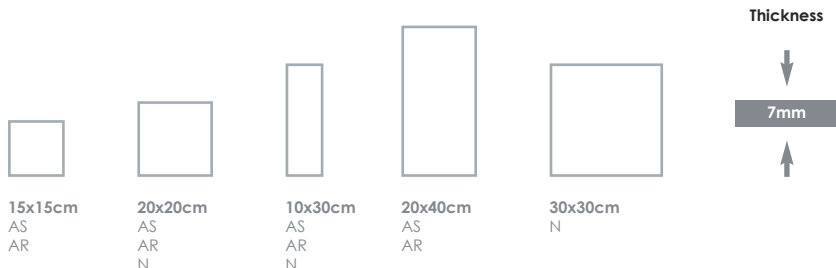

AS - Double fired white body wall tiles - Glossy
AR - Double fired white body wall tiles - Matt
N - Frost resistant glazed stonewear tiles

PLAIN COLOUR

COLOURS

Farnham
Gloss AS-00
Matt AR-00
Floor N-00

⑤ A

Hunfingdon
Gloss AS-01
Matt AR-01
Floor N-01

④ A

Arran
Gloss AS-02
Matt AR-02
Floor N-02

④ A

Mercury
Gloss AS-03
Matt AR-03
Floor N-03

③

Lead
Gloss AS-04
Matt AR-04
Floor N-04

② A

Minster
Gloss AS-05
Matt AR-05
Floor N-05

②

Windsor
Gloss AS-07
Matt AR-07
Floor N-07

②

Ardennes
Gloss AS-09
Matt AR-09
Floor N-09

② A

Queensland
Gloss AS-10
Matt AR-10
Floor N-10

④ A

Key

⑤	Floor wear rating
A	Anti-Slip available