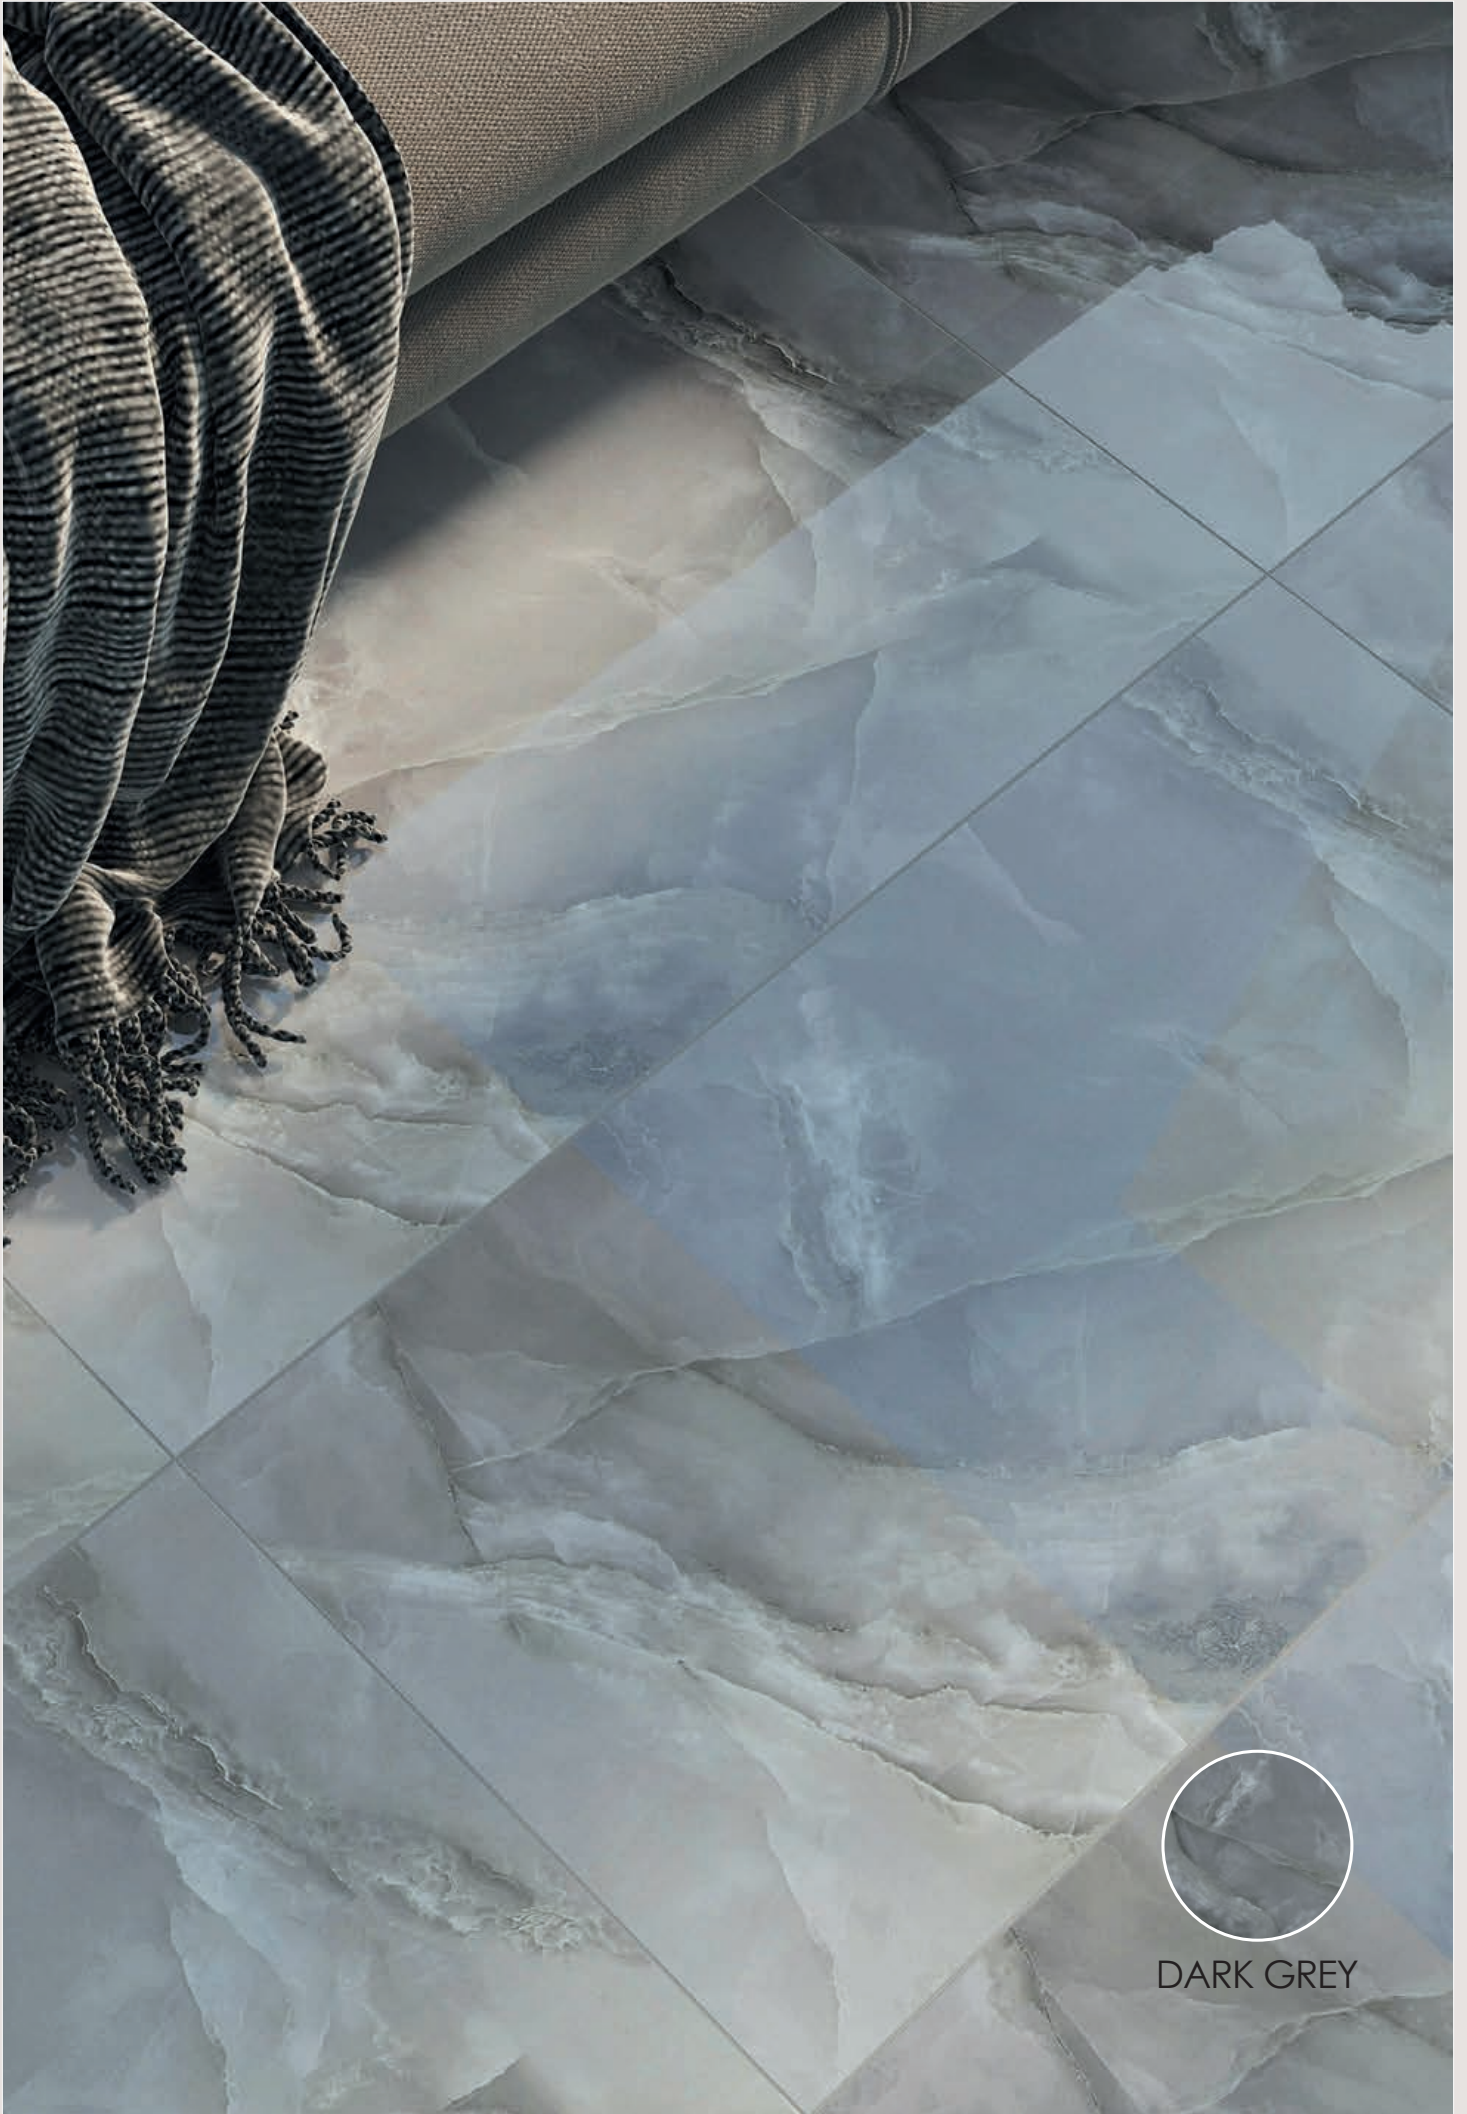

TILE COLLECTION

TUNIS

Waxman Ceramics

DARK GREY

WHITE

COLOURS

Glazed Porcelain

WHITE POLISHED
60x120cm (R)