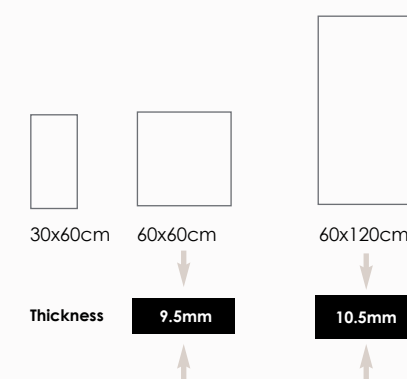

Decor only available in size 60x120cm

PTV
+36

CHELSEA

whether you're drawn to the boldness of the detailed pattern decor tiles or the understated beauty of the plain ones

CH-11 Graphite CH-12 Grey CH-13 Ivory CH-14 Taupe