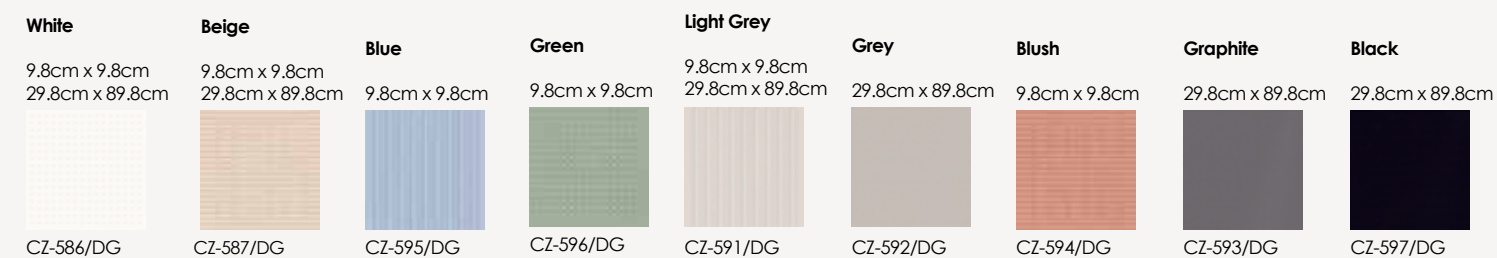

Structure Matt (A) Grooves

All only available in 19x8cm x 19.8cm

Structure Matt (B) Grooves

All only available in 19x8cm x 19.8cm

Decor Matt

All only available in 9x8cm x 9.8cm

Decor Gloss

Matt Floor, Decor (A) Lines & Decor Matt (B) Lines PTV+36