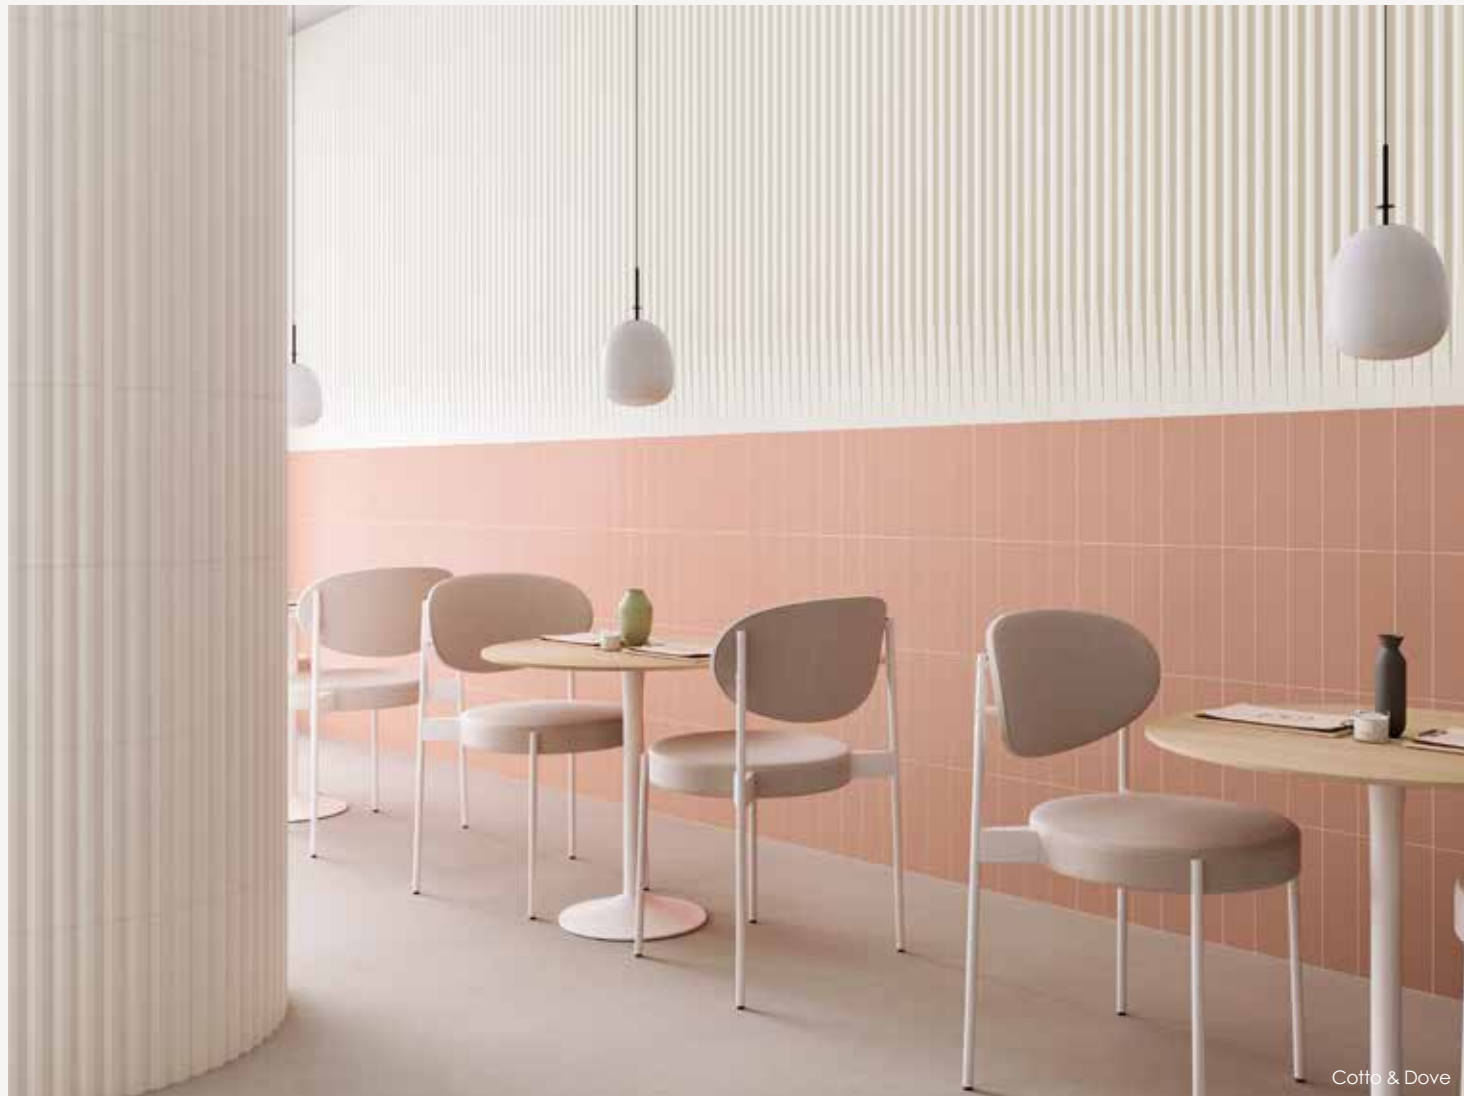

Garnet

Cotto & Dove