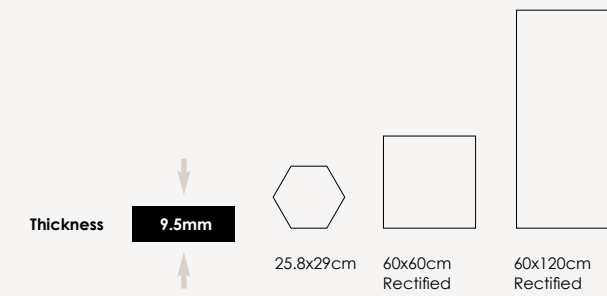

NAPLES

this terrazzo effect tile gives a luxurious and sophisticated look

Thickness: 9.5mm
Natural finish available in all sizes and colours
Natural Rating: Shod R10 / - PTV +36
Barefoot C