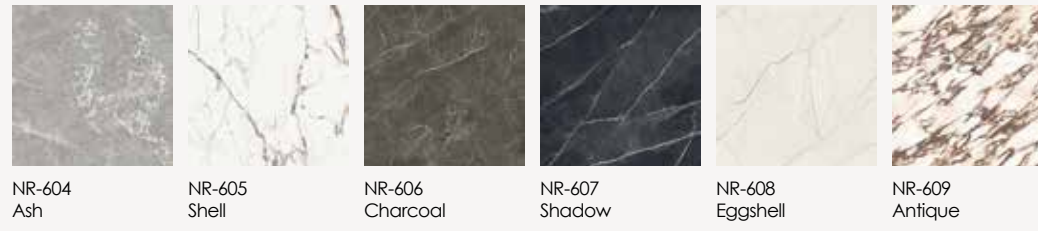

Technological advances now allow for the replication of sedimentary rock veining. Marmora combines design and technical precision, with streaks and colour contrasts that mimic natural marble.

Ash

Shell & Charcoal

Shadow

Shell

- Vein Touched (VT)
10x60cm / 30x60cm / 60x120cm / 120x120cm / 120x278cm
- Honed (H)
30x60cm / 60x120cm / 120x120cm / 120x278cm
- Smooth (S)
30x60cm / 60x120cm / 120x120cm / 120x278cm
- Lucida (L)
30x60cm / 60x120cm / 120x120cm / 120x278cm