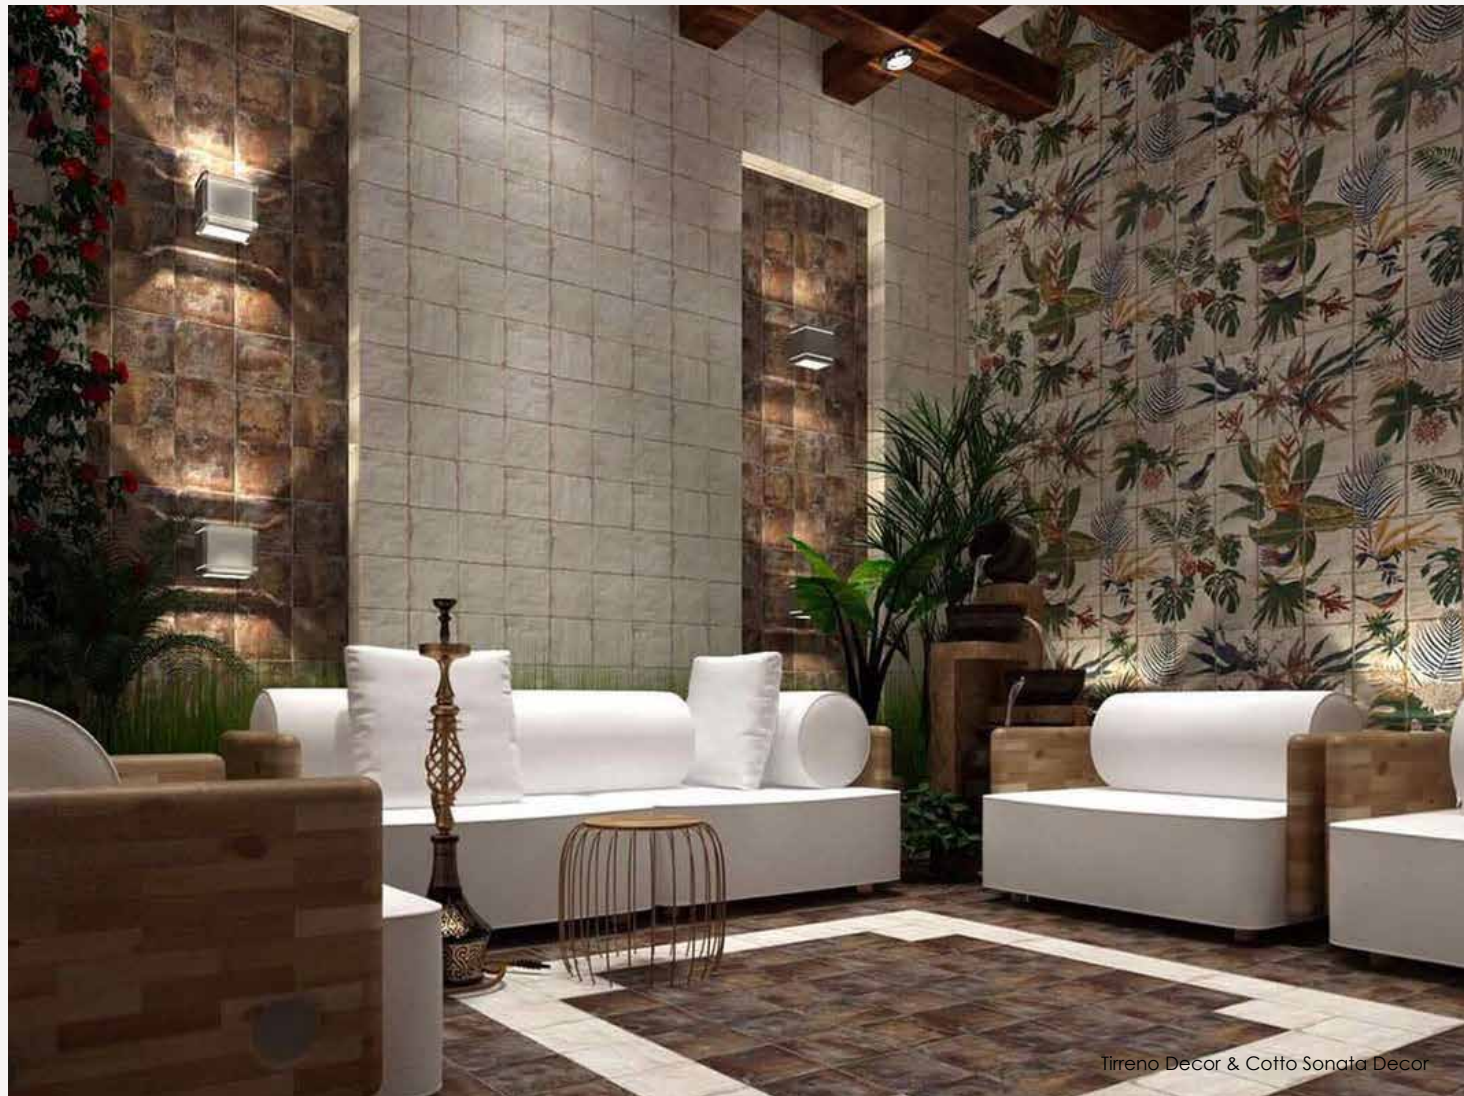

Bianco 10x30cm Aquamarine 10x30cm Smeraldo 10x30cm Blu 10x30cm Caramel 10x30cm Fuocco 10x30cm

Caramel Scale Decor 10x30cm Blu Scale Decor 10x30cm Stampatto Decor 10x30cm Blu Arco Decor 10x30cm Caramel Arco Decor 10x30cm Reflex Decor 10x30cm

LIVORNO

Wonderful Murals with a fabulous charismatic muted colour palette, perfect for both traditional and contemporary settings

Blanco
20x20cm

Ocre
20x20cm

Cotto
20x20cm

Green
20x20cm

Blu
20x20cm

Tirreno Decor
20x20cm