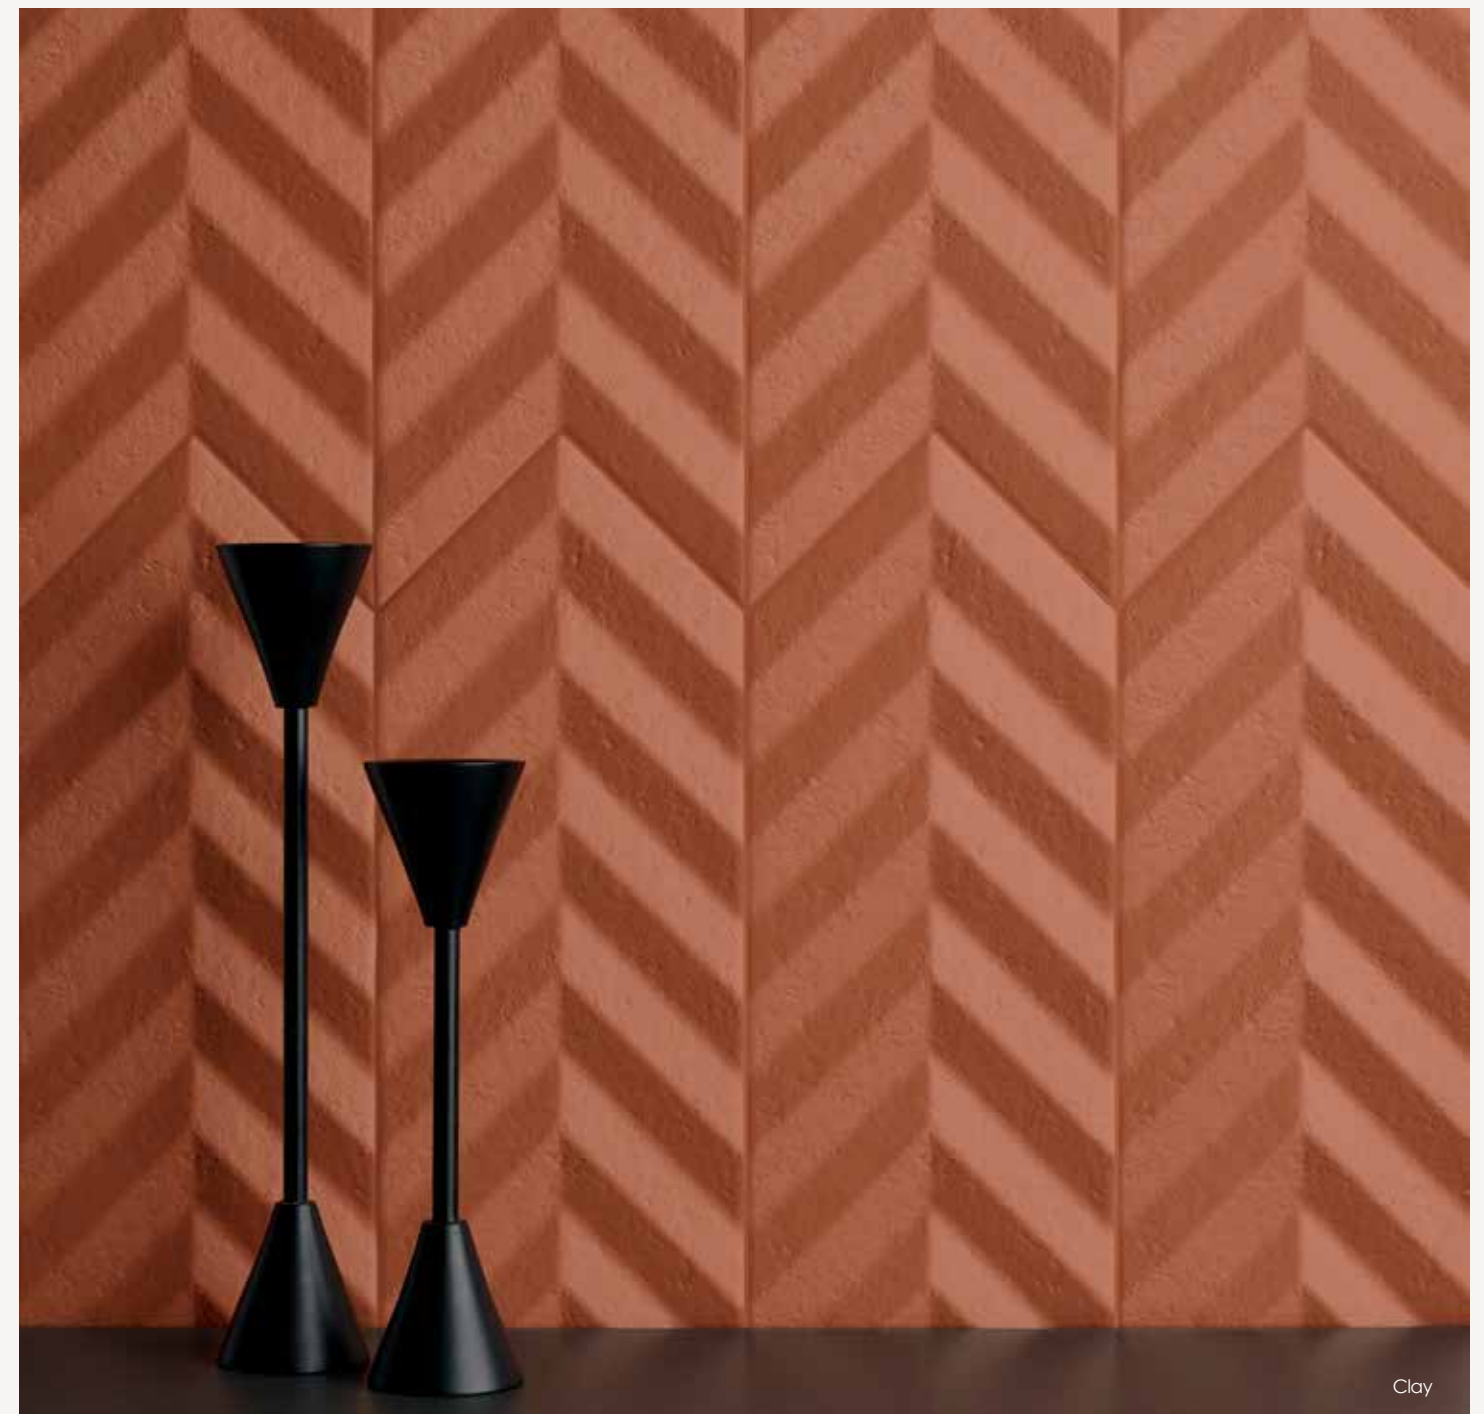

NEW

VALLEY

Valley is inspired by pleats and the accordion-like movement of pleated fabric. Valley is a tile collection with character, conceived to lend surfaces a natural sense of movement when the tiles interact with the light.

Clay