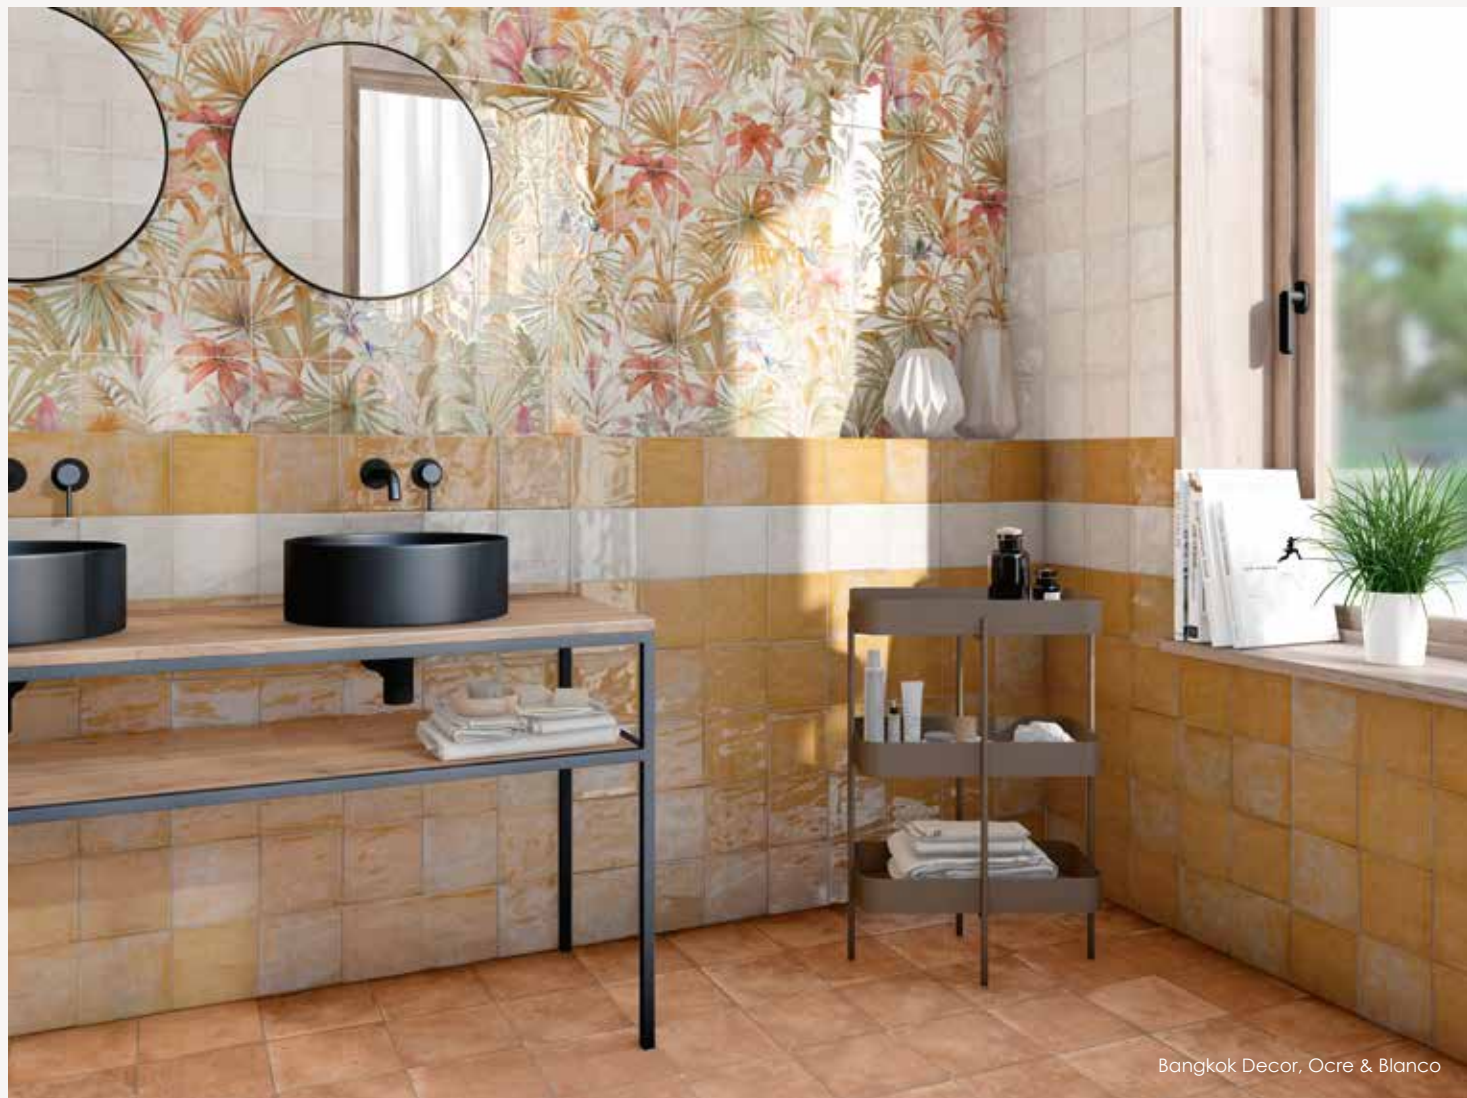

Wall Tiles

Technical Soft Secrets White

Technical Soft Secrets Green

MAHON

showcases tiles with warm, earthy tones and rustic textures, evoking traditional craftsmanship. Perfect for creating cozy, vintage-inspired spaces, this range is designed for walls and floors to bring an artisanal touch to interiors.