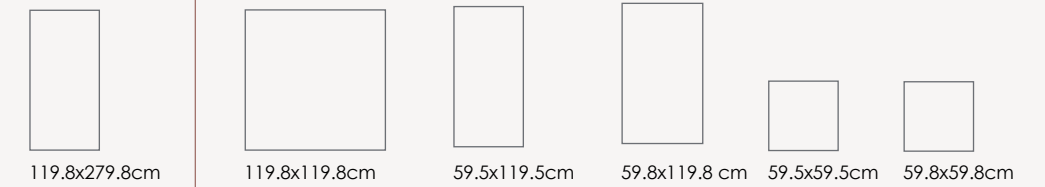

Matt Finish
Shod R10 / PTV +36
All sizes and colours

PTV
+36

EPD