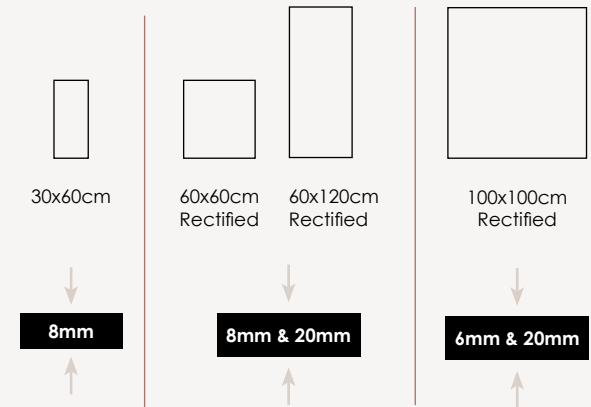

Dark

ZN-500
Dark

ZN-510
Sand

ZN-520
Smoke

ZN-530
Snow

Thickness: 6mm
Sizes available -
Rating - Shod R10 / PTV+36

Thickness: 8mm
Sizes available -
Rating - Shod R10 / PTV+36

Thickness: 20mm
Sizes available -
Rating - Shod - R11 / PTV+36
Rating - Barefoot - C / PTV+40