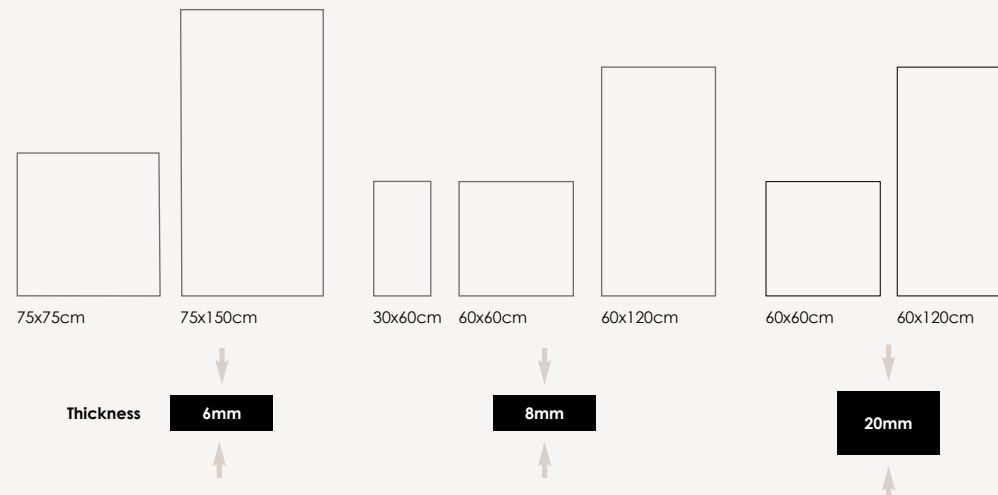

Natural finish available in all sizes and colours
Natural Rating: Shod R10 / PTV +36
Decor available in 60x60cm in all colours
Thickness: 6mm / 8mm

Sizes available: 60x60cm, 60x120cm
Textured finish available in all colours
Textured Rating: Shod R11 / PTV +36
Barefoot B
Special pieces are available
Thickness: 20mm