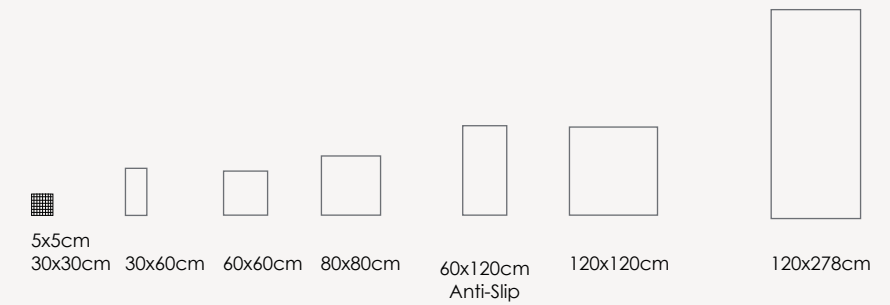

NEW

PARAGON

Inspired by hand trowelled cement resin, paragon expresses its personality through the sensuality of dense colour

PTV +36

Matt & Anti Slip get PTV +36

9.5mm

6.5mm