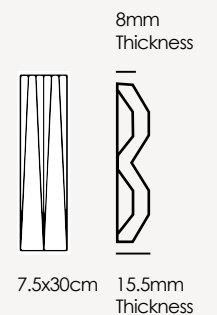

SPLIT

Perfect transition from dimension to flat surfaces. To be placed vertical or horizontally to your choice. Allows walls striped with bands of light and shadow.

SP-69
SP-69/L
SP-69/T
Dove

SP-70
SP-70/L
SP-70/T
Grey

SP-71
SP-71/L
SP-71/T
Sky

SP-72
SP-72/L
SP-72/T
Teal

SP-73
SP-73/L
SP-73/T
Cotto

SP-74
SP-74/L
SP-74/T
Garnet

Lines and Transition tiles are available in all colours

Lines
SP-74/L
Garnet

Transition
SP-74/T
Garnet