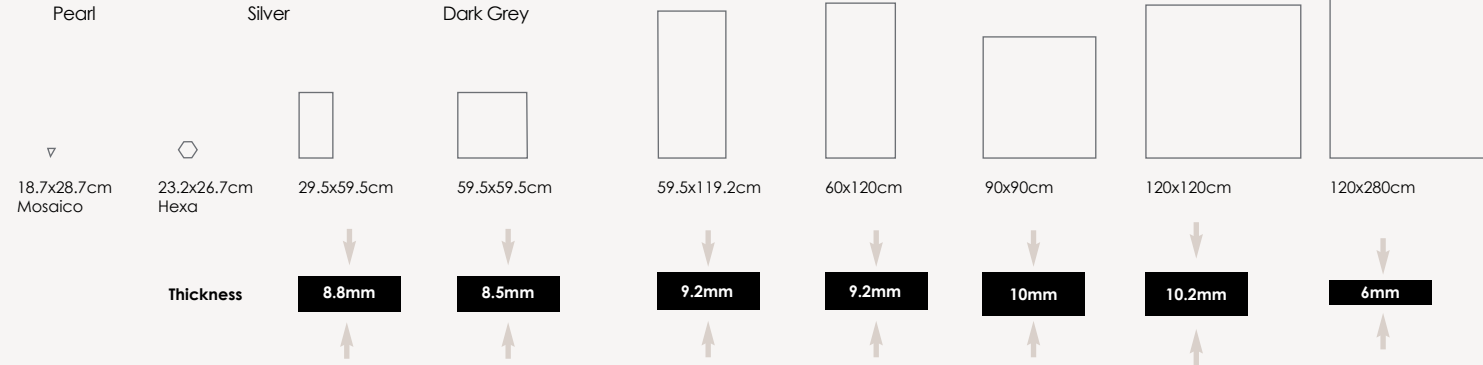

MH-153
Pearl

MH-154
Silver

MH-156
Dark Grey

PTV +36 PTV +40

Anti-Slip
Shod R11 PTV +40
Matt finish
Shod R10 / - PTV +36