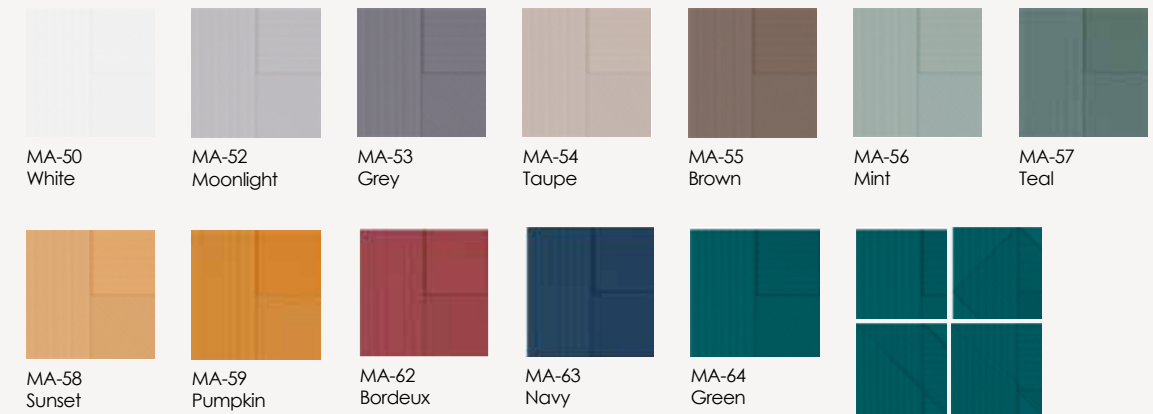

Brown & Taupe

Moonlight & Sunset

Wall Tile:
Each colour consists of four designs as shown with the MA-64 Green

QUAINT

cool colour notes, contrasting in gloss and mat

QN-300 White Matt	QN-301 Grey Matt	QN-302 Taupe Matt	QN-303 Sand Matt	QN-304 Sage Matt	QN-305 Moss Matt	QN-306 Mustard Matt	QN-307 Rosso Matt	QN-308 Black Matt
QN-310 White Gloss	QN-311 Grey Gloss	QN-312 Taupe Gloss	QN-313 Sand Gloss	QN-314 Sage Gloss	QN-315 Moss Gloss	QN-316 Mustard Gloss	QN-317 Rosso Gloss	QN-318 Black Gloss