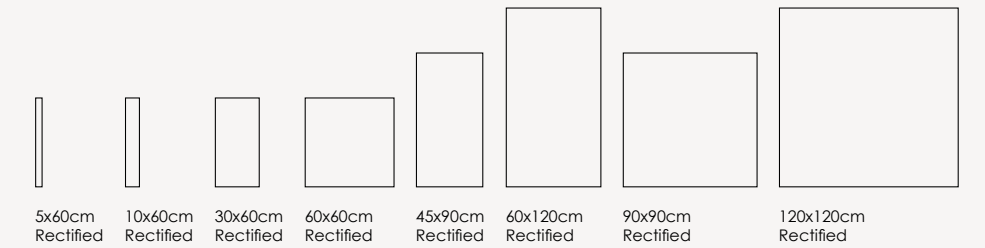

90x270cm Rectified   120x270cm Rectified

Thickness **9mm**