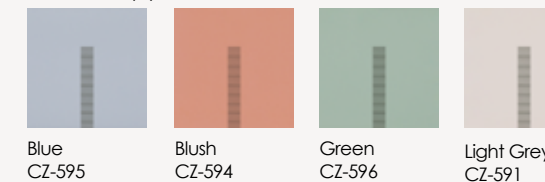

Dark Green

Blue

Blush & White

Matt Floor

Decor Matt (B) Lines

Decor Matt (A) Lines

Matt Floor, Decor (A) Lines & Decor Matt (B) Lines PTV+36

Matt & Gloss