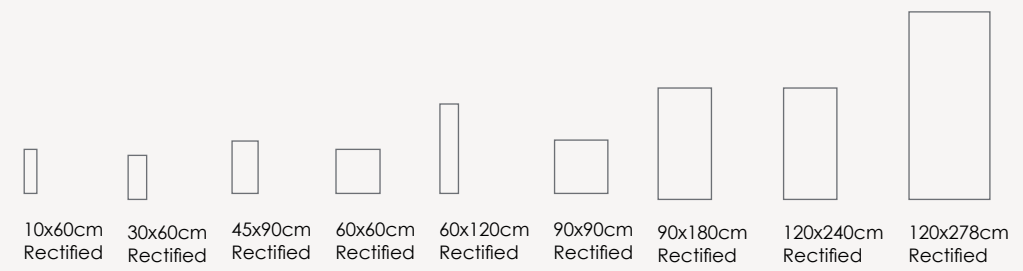

Natural finish: (/N)
Available in 30x60cm 60x60cm 60x120cm
Rating: Shod R10 / PTV +36
Barefoot B / +36

Polished finish: (/P)
Available in all colours and sizes

PTV
+36

ARTISAN

Experience luxury and durability with natural stone that stands the test of time