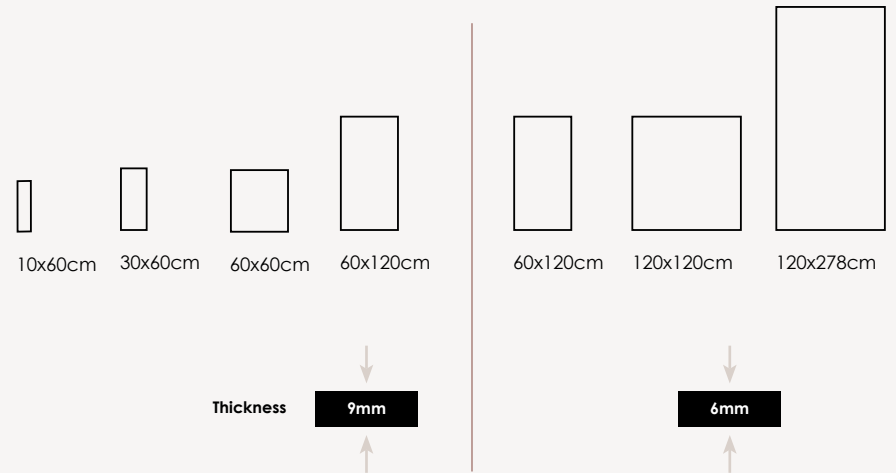

Shadow

Shell

- Vein Touched (VT)
10x60cm / 30x60cm / 60x120cm / 120x120cm / 120x278cm
- Honed (H)
30x60cm / 60x120cm / 120x120cm / 120x278cm
- Smooth (S)
30x60cm / 60x120cm / 120x120cm / 120x278cm
- Lucida (L)
30x60cm / 60x120cm / 120x120cm / 120x278cm