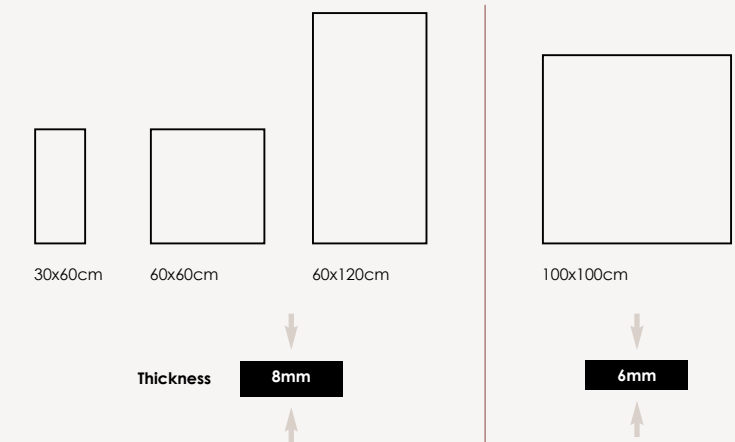

Thickness: 6mm
Sizes available -
Rating - Shod R10 /
PTV+36
Barefoot B

Thickness: 8mm
Sizes available -
Rating - Shod R10 /
PTV+36
Barefoot B