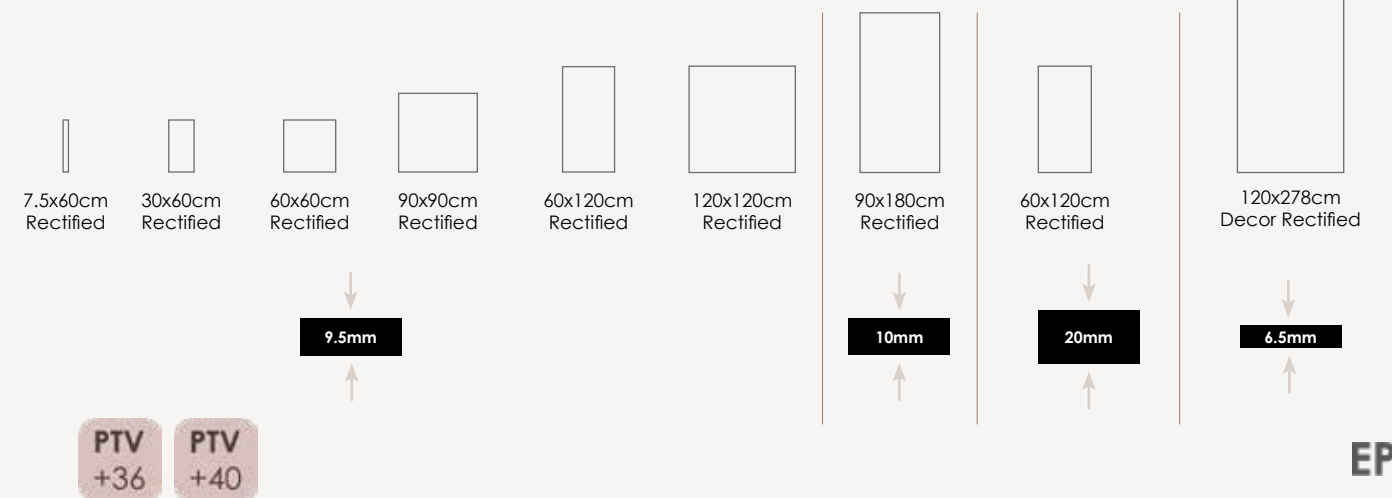

Finishes	Veined	Stone	Antique	Stucco
White				
Silver				
Cream				
Chocolate				

Natural Rating - Shod R10 / PTV+36
Natural 20mm Rating - Shod R11 / PTV+40
Technical Rating - Shod R11 / PTV+40