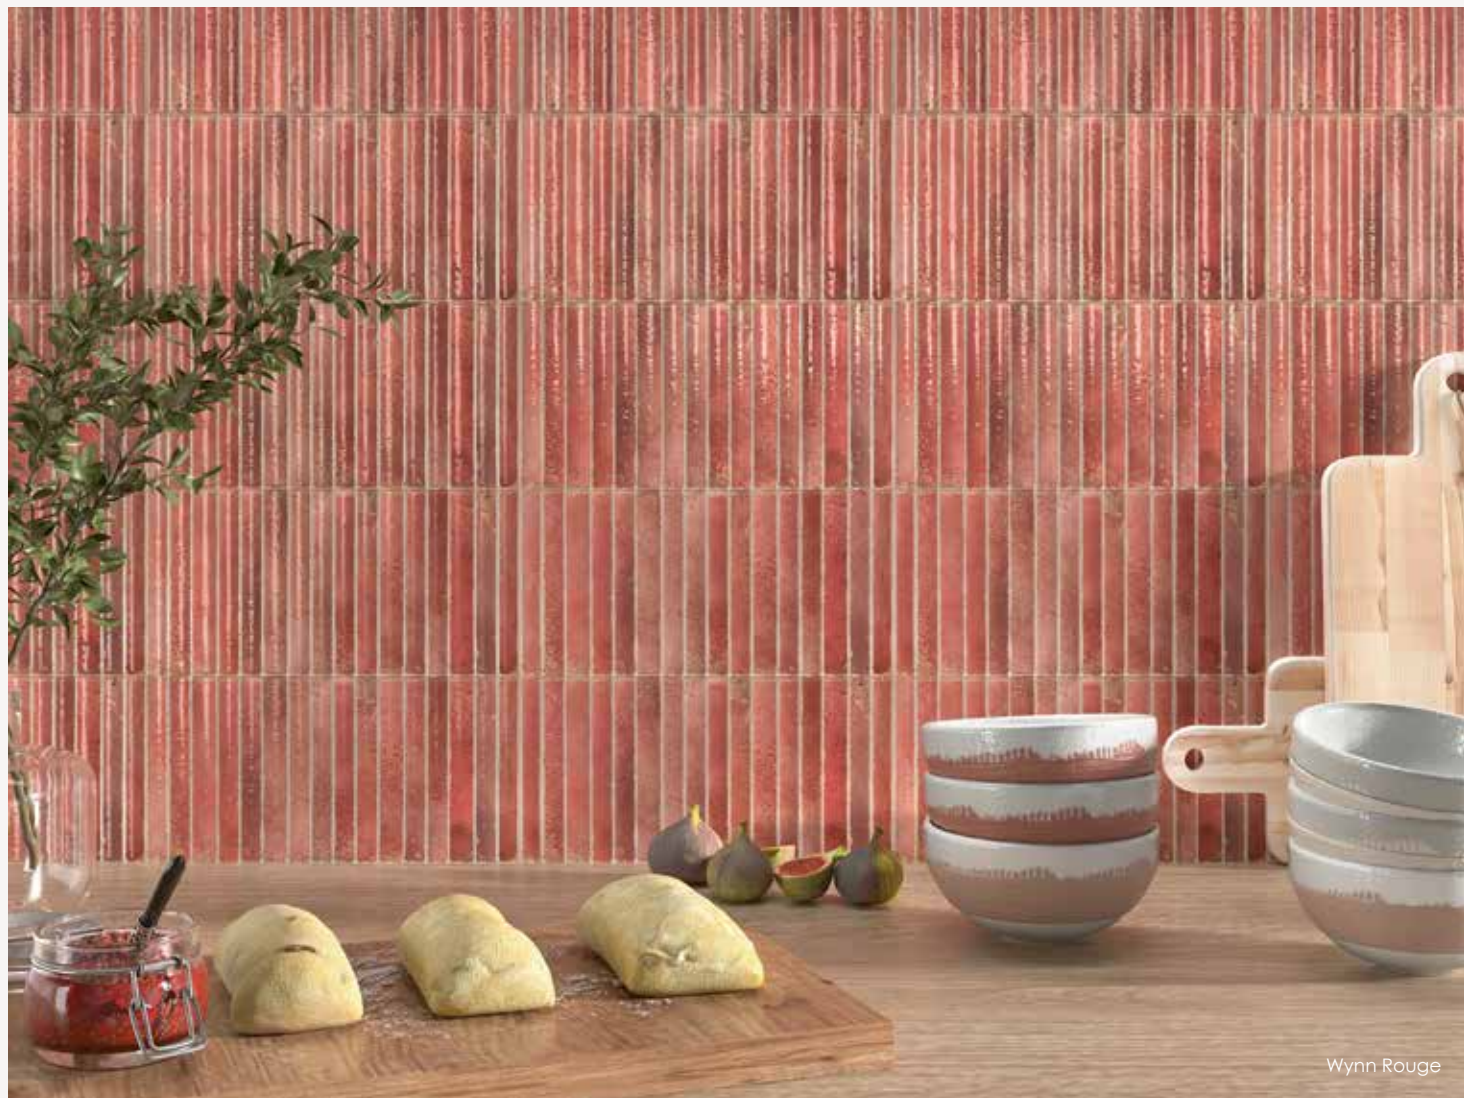

Wynn Blanc White	Wynn Turquoise	Wynn Blue	Wynn Marine	Wynn Rouge	Wynn Coffee
	Thickness 7.5mm		15x30cm