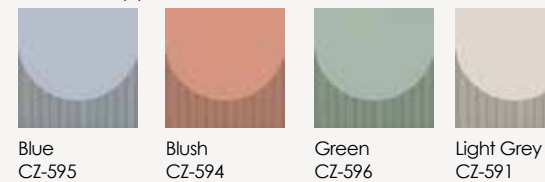

FE-606
White Matt

GLOSS

FE-610
Black Gloss

FE-611
Emerald Gloss

FE-612
Garnet Gloss

FE-613
Green Gloss

FE-614
Blue Gloss

FE-618
White Gloss

Dark Green

Blue

Blush & White

Matt Floor

Decor Matt (B) Lines

Decor Matt (A) Lines

Matt Floor, Decor (A) Lines & Decor Matt (B) Lines PTV+36

Matt & Gloss