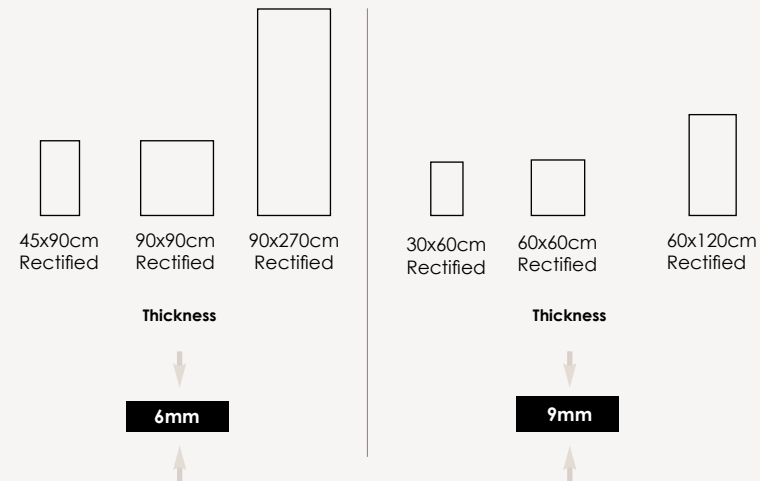

Natural finish: (/N)
Available in 30x60cm 60x60cm 60x120cm
Rating: Shod R10 / PTV +36
Barefoot B / +36

Polished finish: (/P)
Available in all colours and sizes

PTV
+36

ARTISAN

Experience luxury and durability with natural stone that stands the test of time