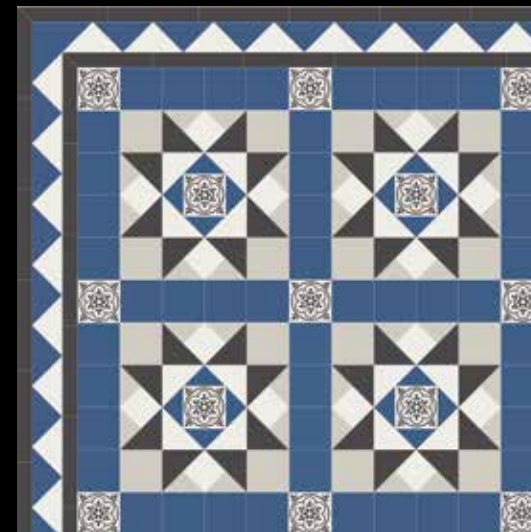

- Design & Border
Colours:
Blue Moon, Black, Super White, Pearl Grey