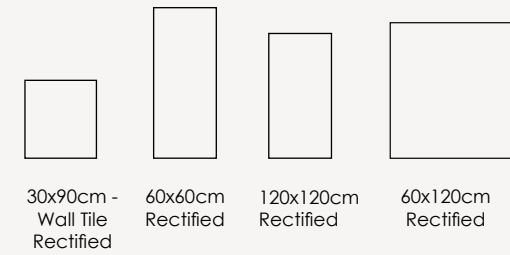

Eden Granite Anthracite Decor

*Decors available in all colours

8mm & 9mm

20mm

Natural finish:
Available in all sizes and colours
Rating: Shod R9 / PTV +36

Eden Granite decor:
Available in all colours, 30x90cm, 10.8mm