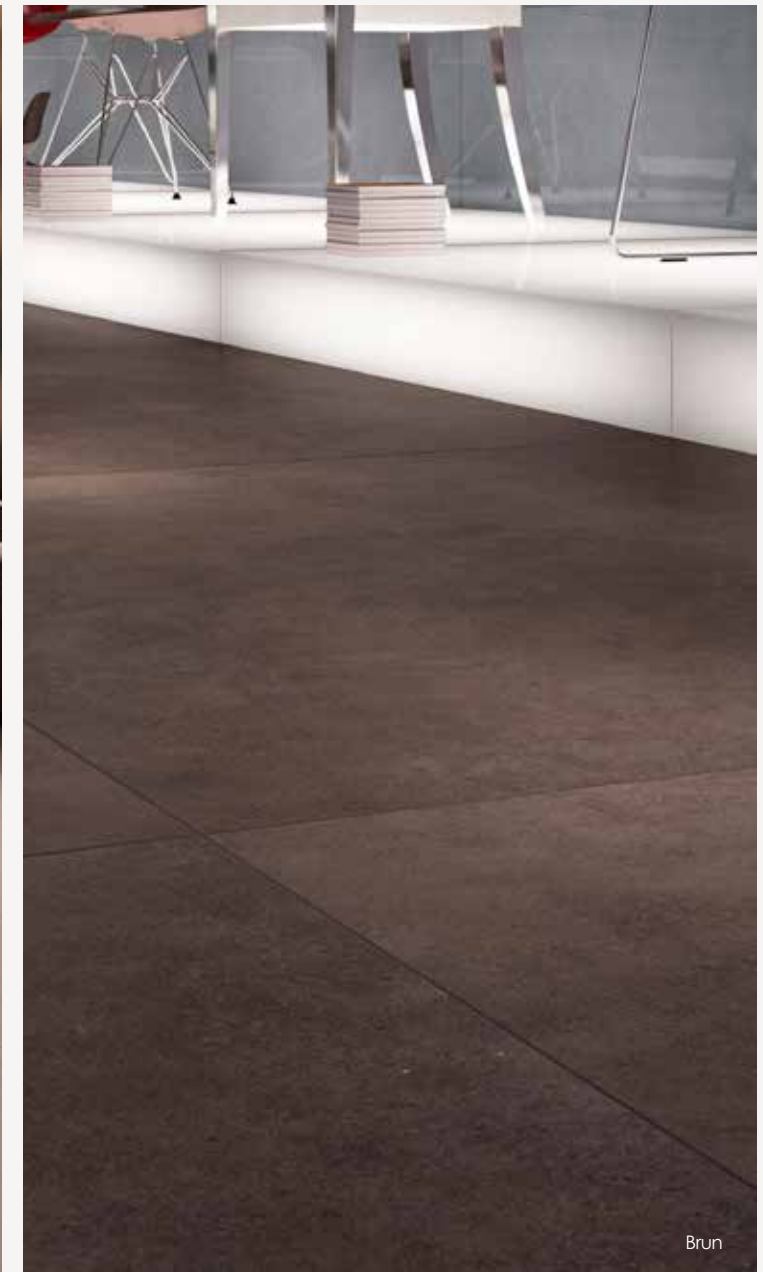

Graphite

Taupe & Taupe Decor

CEMENT

resistant and lasting full body porcelain stoneware, ideal for exteriors, living and commercial spaces.

Anthracite

Beige

Brun

CM-30
White