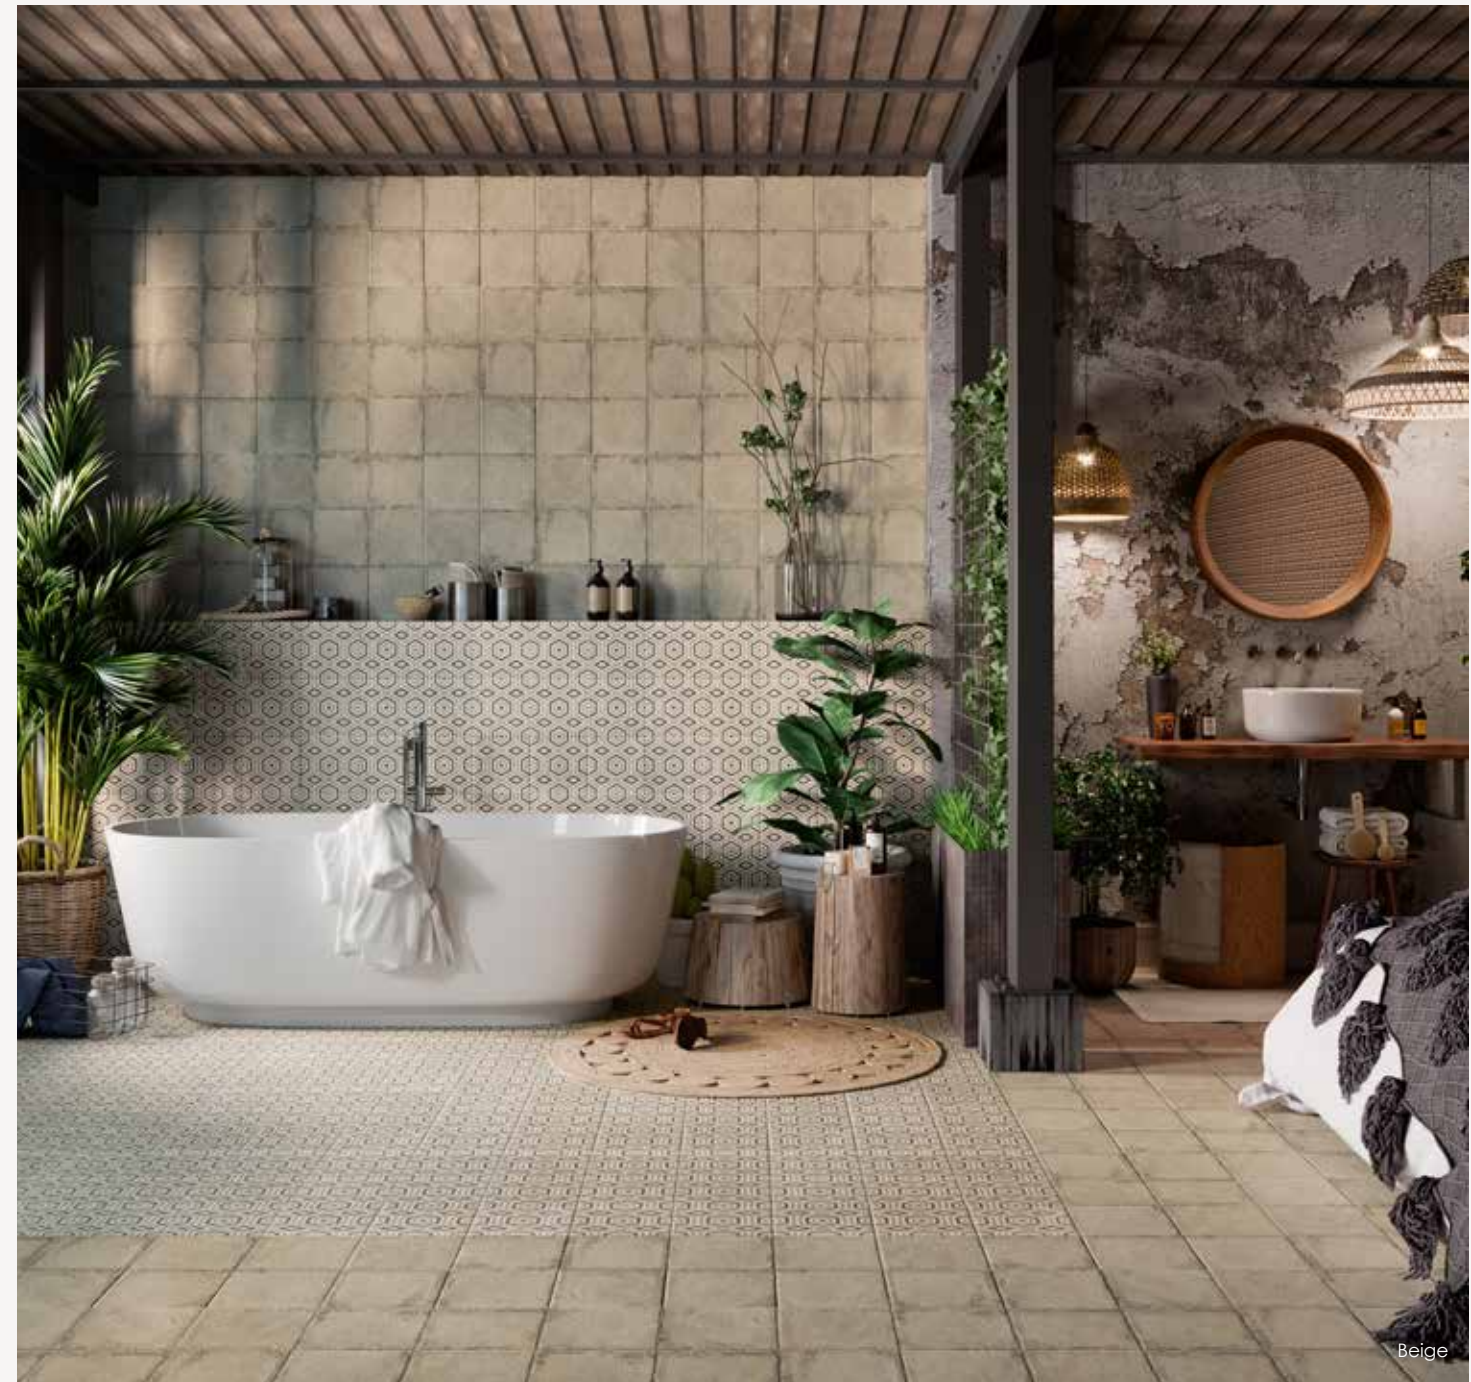

NORLAND

Wonderful Murals with a fabulous charismatic muted colour palette, perfect for both traditional and contemporary settings

Black & White

Black & White

Beige

White Beige Grey Black

Portland Oslo Hans Devon Celtic