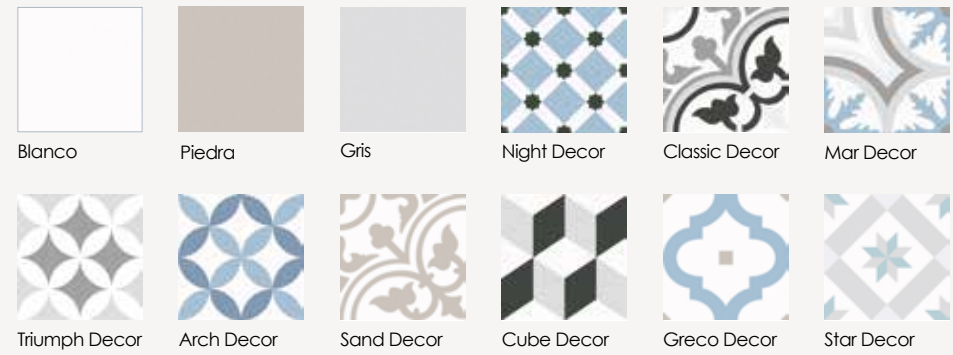

Night Decor

Natural finish
Rating: Shod R10 / PTV +36

STONE

Stone tiles provide a timeless, organic look, with each tile featuring unique patterns and veining. Available in multiple sizes, they suit a variety of design styles, from rustic to contemporary. They are particularly favoured for high-traffic areas like kitchens, hallways, and bathrooms due to their robustness and natural beauty.