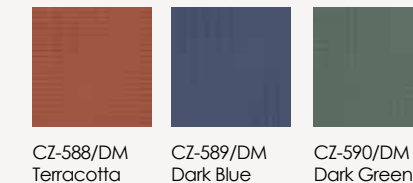

Decor Matt

All only available in 9x8cm x 9.8cm