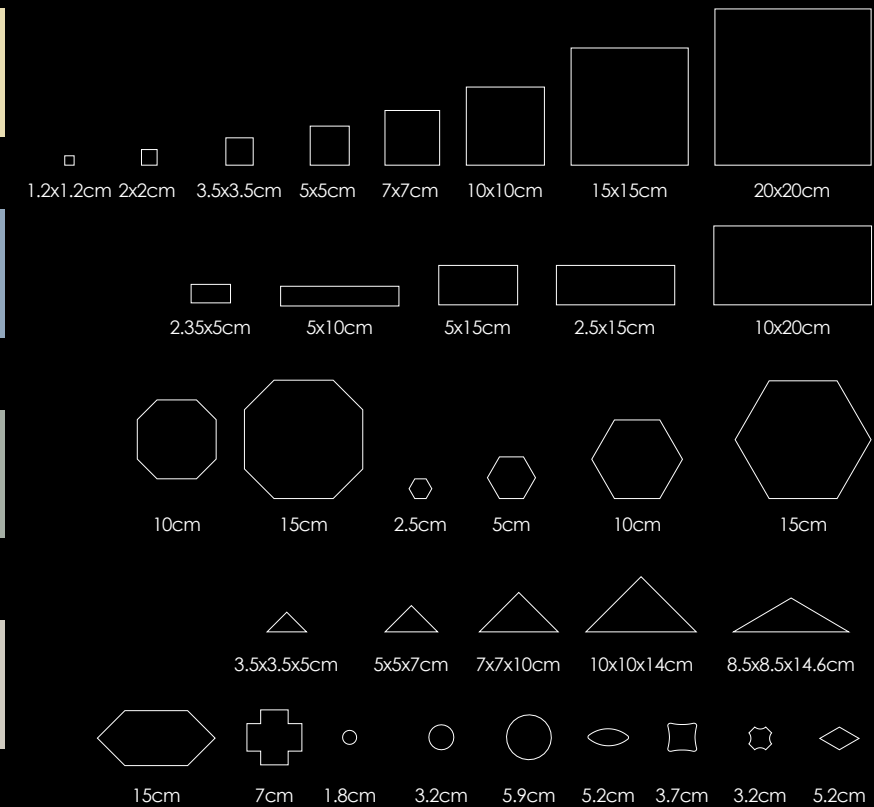

Plain colours

Format	Size (cm)	Thickness (mm)
Square	1.2x1.2	3.8 / 5
	2x2	3.8
	3.5x3.5	9
	5x5	5 / 9
	7x7	9
	10x10	9 / 11
	15x15	9
Rectangle	2.35x5	5
	2.5x15	9
	5x15	9
	5x10	9
Hexagon	10x20	9
	2.5x2.5	3.8 / 9
	5x5	5
Octagon	10x10	9
	15x15	9
	15x15	9
Triangle	10x10	9
	3.5x3.5x5	9
	5x5x7	9
	7x7x10	9
Round	10x10x14	9
	8.5x8.5x14.6	9
Round	1.8	3.8 / 9
Cross	7x7	9
Diamond	5	5
Shuttle	15x7	9