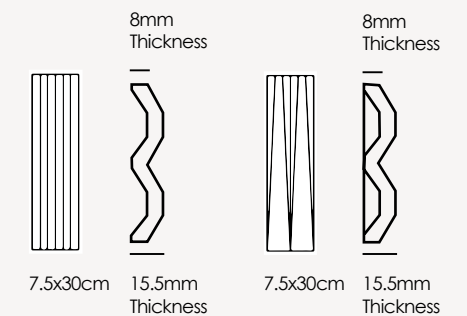

SPLIT

Perfect transition from dimension to flat surfaces. To be placed vertical or horizontally to your choice. Allows walls striped with bands of light and shadow.

SP-63 SP-63/L SP-63/T White Gloss	SP-64 SP-64/L SP-64/T White Matt	SP-65 SP-65/L SP-65/T Graphite	SP-66 SP-66/L SP-66/T White Stone	SP-67 SP-67/L SP-67/T Greige Stone	SP-68 SP-68/L SP-68/T Graphite Stone

Lines and Transition files are available in all colours