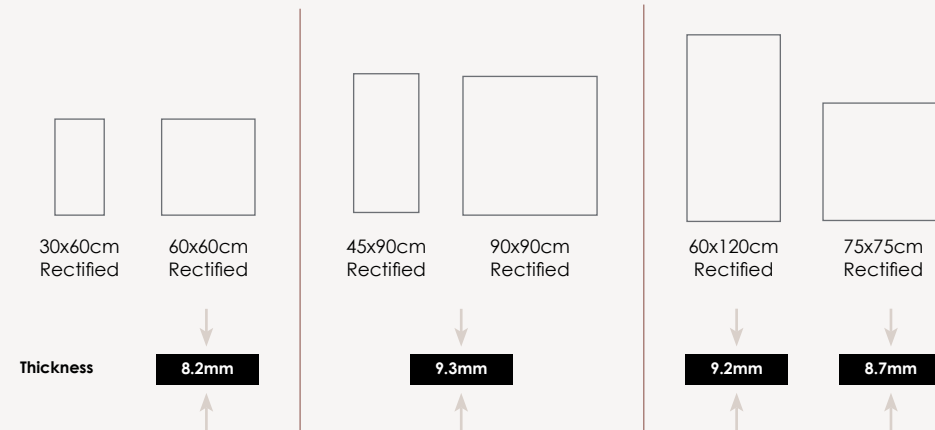

Matt
Rating - Shod R10 / PTV+36
Barefoot C
All sizes available in Matt

Grip
Rating - Shod R12 / PTV+36
+40
Barefoot
Available
60x60cm and 90x90cm

Lapatto
Rating - Shod R10
Barefoot B
All sizes available in Lapatto