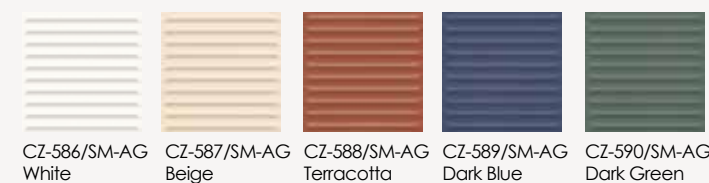

Structure Matt (A) Grooves

All only available in 19x8cm x 19.8cm