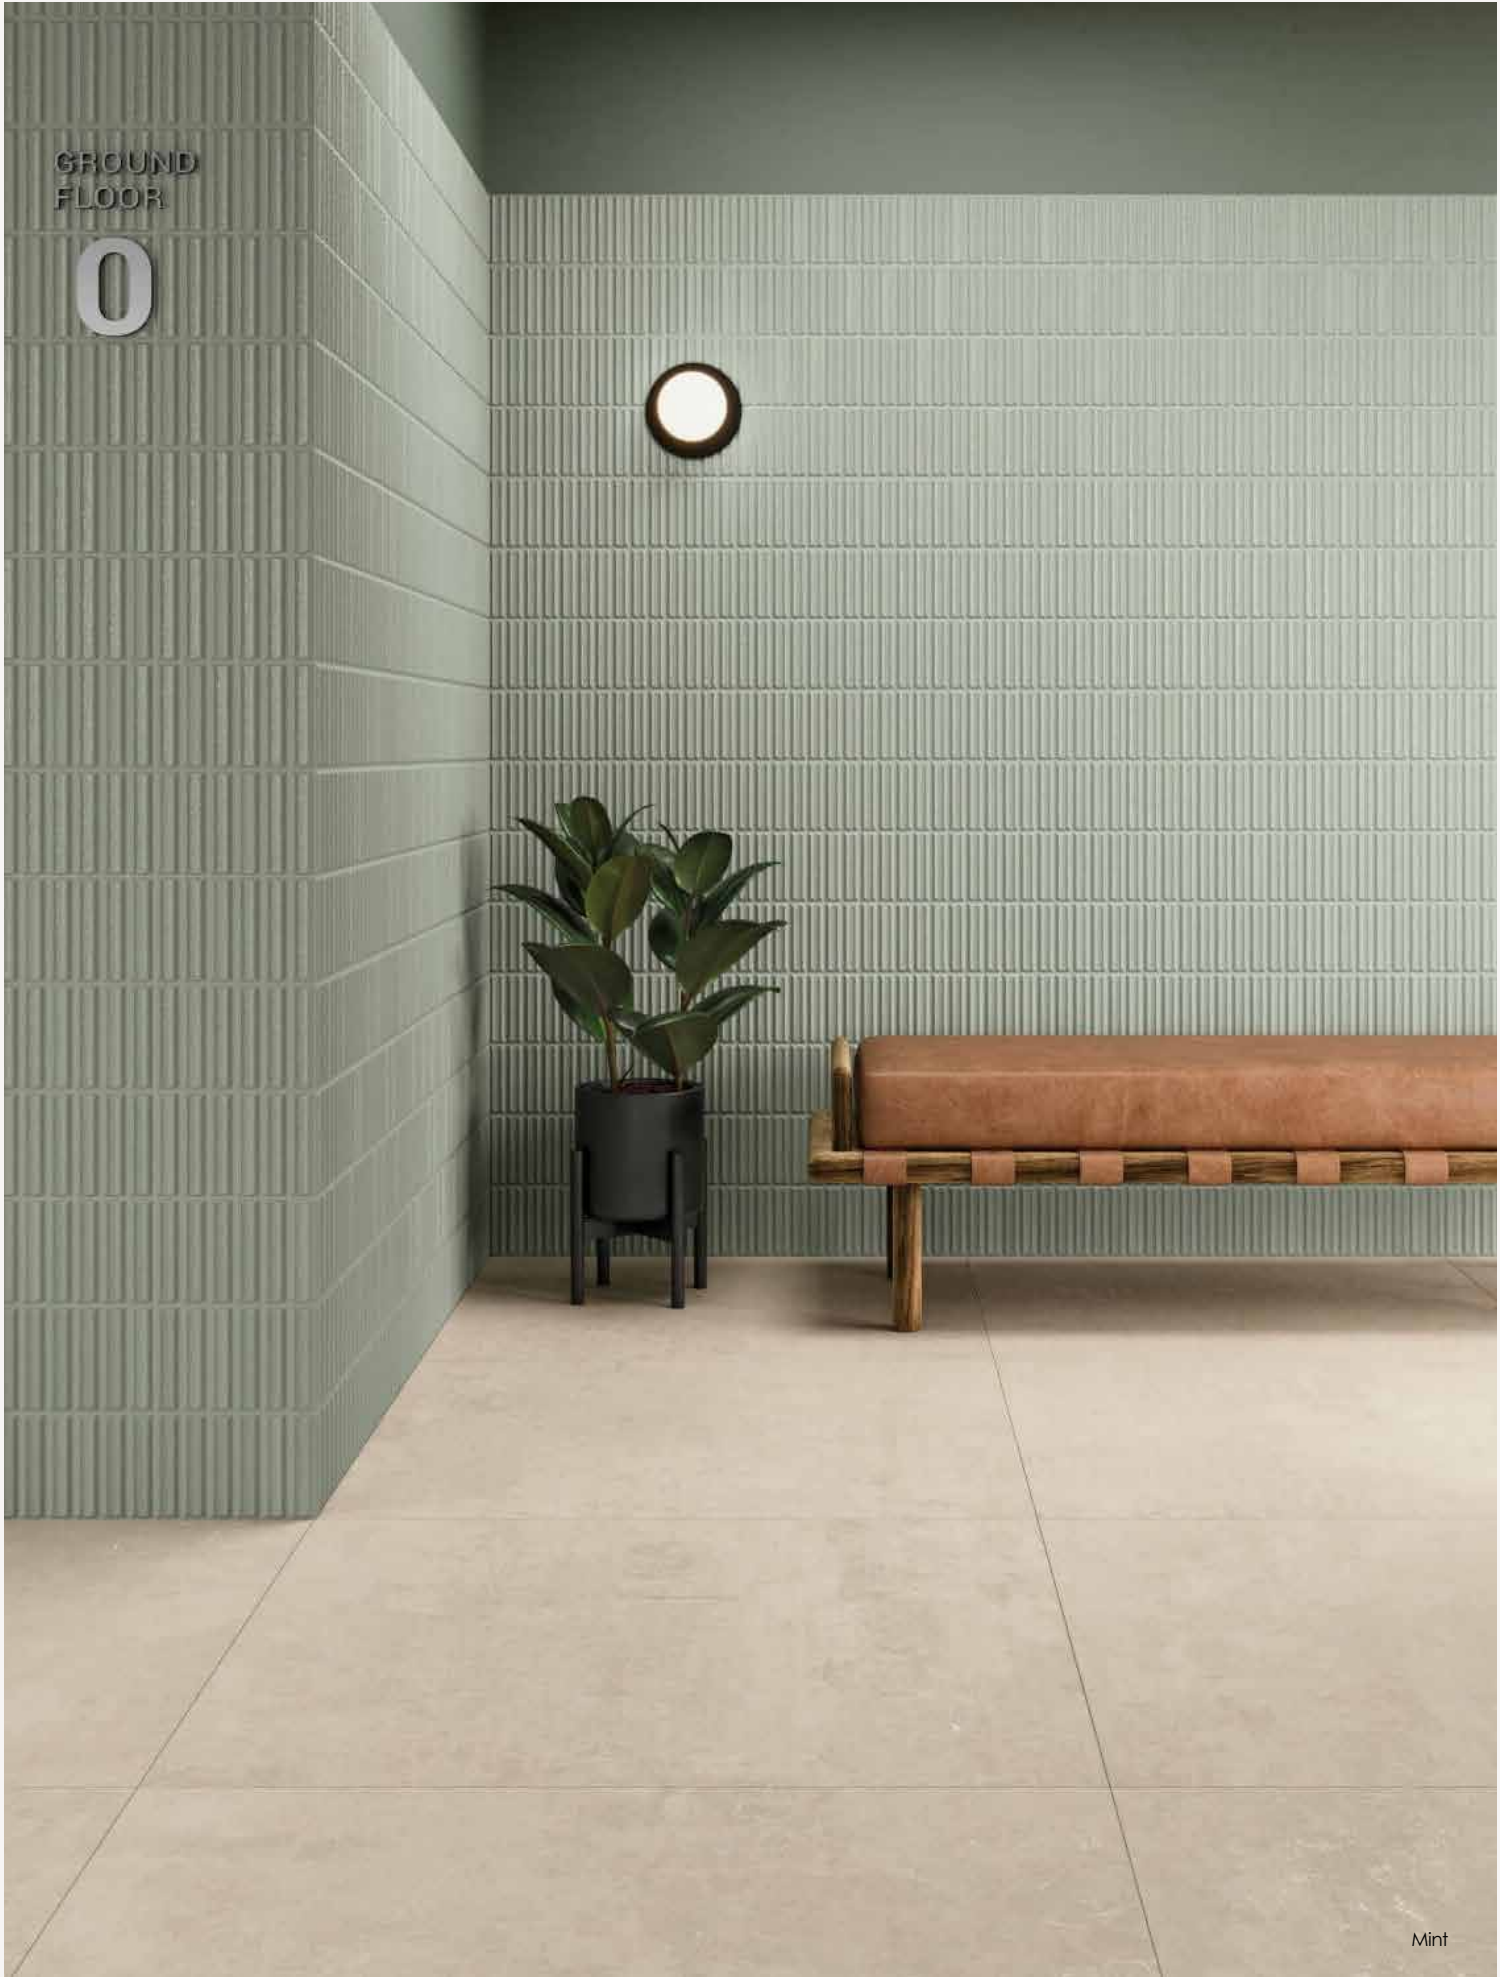

GROOVE wall tile collection conspicuous for its grooved, relief-textured design

- GR-345
  White
- GR-342
  Cream
- GR-341
  Mint
- GR-344
  Beige
- GR-343
  Pearl
- GR-340
  Grey