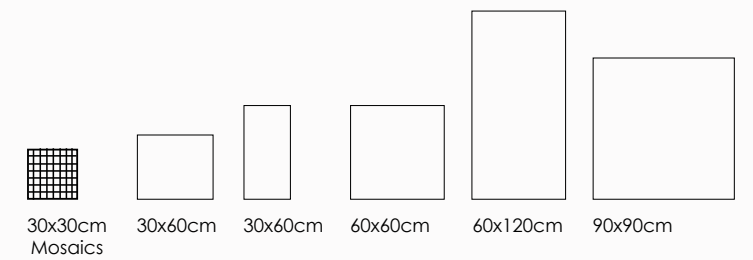

SYNTHESIS geometrical interweavings evoke original terrazzo compositions

SPECK						
MAX						
PEBBLE						
	Micro SY-700 Speck 710 Pebble 720 Max 730 Blue	Micro SY-701 Speck 711 Pebble 721 Max 731 Dark Grey	Micro SY-702 Speck 712 Pebble 722 Max 732 Green	Micro SY-703 Speck 713 Pebble 723 Max 733 Grey	Micro SY-704 Speck 714 Pebble 724 Max 734 Pink	Micro SY-705 Speck 715 Pebble 725 Max 735 White

Natural
Shod R10 / PTV +36
Barefoot B
Available in
30x60cm 60x60cm 60x120cm
90x90cm

Grip
Shod R11 / PTV +36
Barefoot C +40
Available in
60x120cm

Mosaics Available

PTV +36 PTV +40