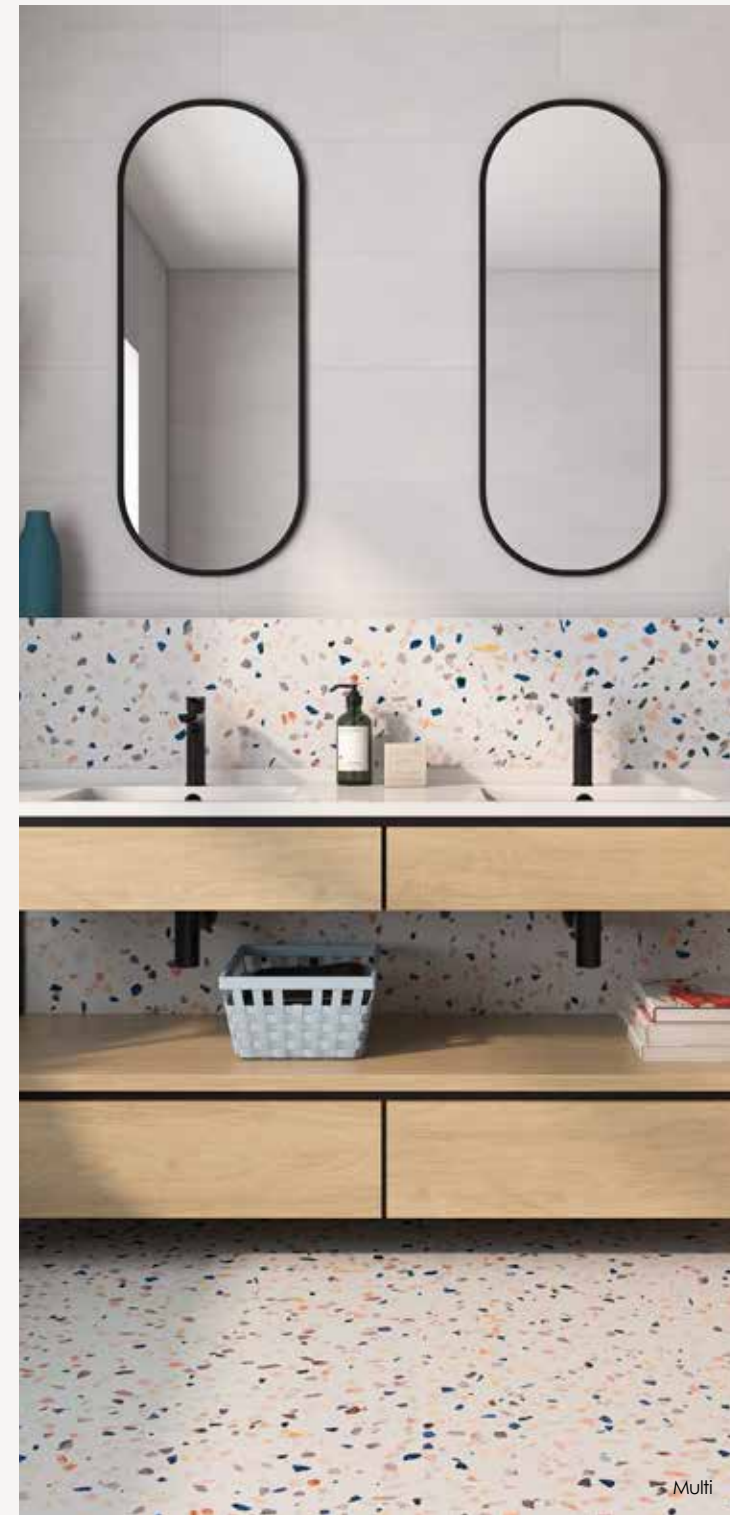

Natural
Shod R10 / PTV +36
Barefoot B
Available in
30x60cm 60x60cm 60x120cm
90x90cm

Grip
Shod R11 / PTV +36
Barefoot C +40
Available in
60x120cm

Mosaics Available

PTV +36 PTV +40

NAPLES

this terrazzo effect tile gives a luxurious and sophisticated look