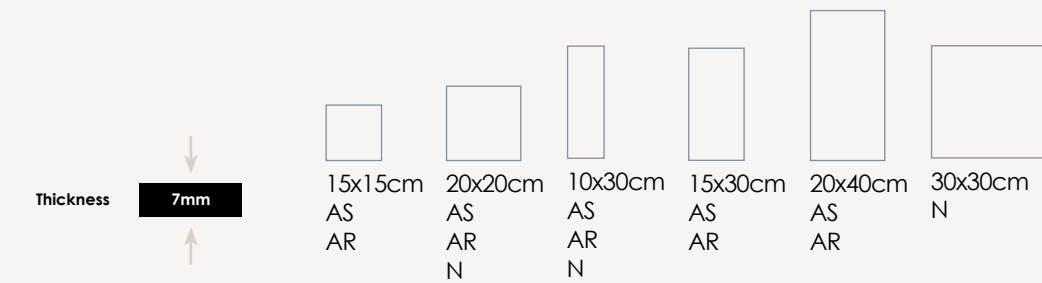

Thickness

7mm

15x15cm

AS

AR

20x20cm

AS

AR

N

10x30cm

AS

AR

N

15x30cm

AS

AR

20x40cm

AS

AR

30x30cm

N

Key

5 Floor wear rating

A Anti-Slip available

PTV
+36