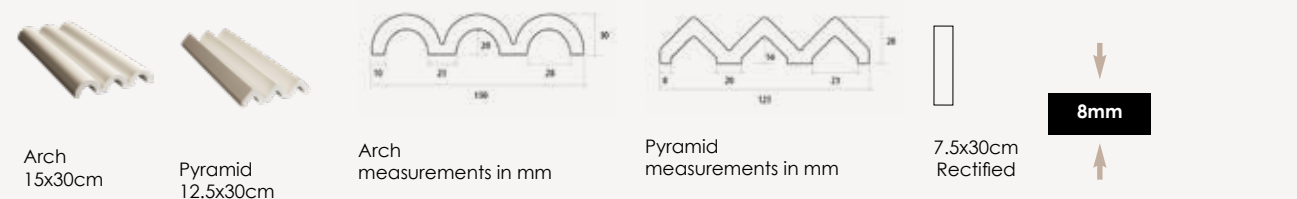

SP-74
SP-74/L
SP-74/T
Garnet

Lines and Transition tiles are available in all colours

Lines
SP-74/L
Garnet

Transition
SP-74/T
Garnet

MANILA

Intersecting lines and light transform walls into expansive murals, with Manila emphasising subtle details and using shadows to create volumetric effects.