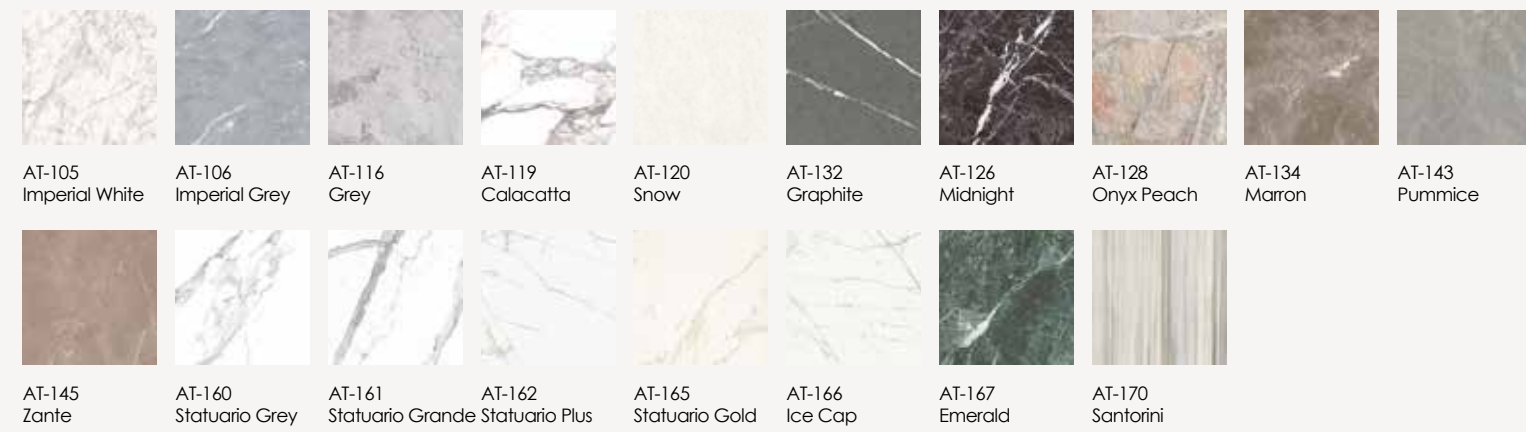

ARTISAN

Experience luxury and durability with natural stone that stands the test of time

Statuario Plus

PTV
+36

All colours are available in both Natural & Polished finishes in all sizes

Natural finish only gets PTV +36