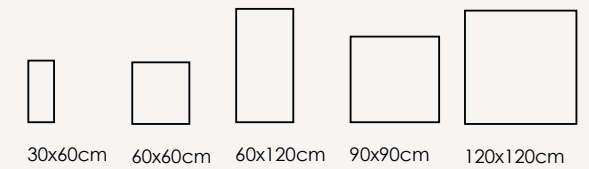

NEW SOHO

The Soho series offers simplicity and elegance, with a range of formats suited for any setting. It features a minimalist tonal palette, three textures (Natural, Lapado, Hammer), and neutral colours with a matt finish

Matt Finish
Shod R10 / PTV +36
30x60cm / 60x60cm / 60x120cm / 90x90cm / 120x120cm

Lappato Finish
30x60cm / 60x60cm / 60x120cm / 90x90cm / 120x120cm

Hammer Finish
Shod R11 / PTV +40
30x60cm / 60x60cm / 60x120cm / 90x90cm / 120x120cm

PTV +36