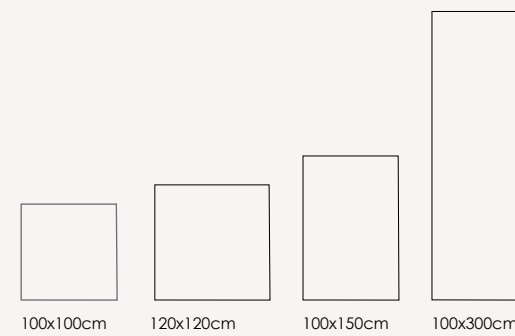

Thickness **6mm**

Natural finish
Rating: Shod R10
Special pieces are available