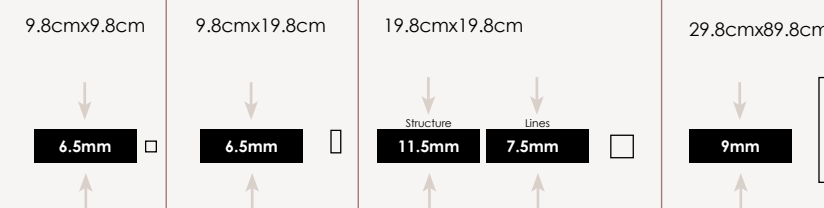

Structure Matt (A) Grooves

All only available in 19x8cm x 19.8cm

Structure Matt (B) Grooves

All only available in 19x8cm x 19.8cm

Decor Matt

All only available in 9x8cm x 9.8cm

Decor Gloss

Matt Floor, Decor (A) Lines & Decor Matt (B) Lines PTV+36