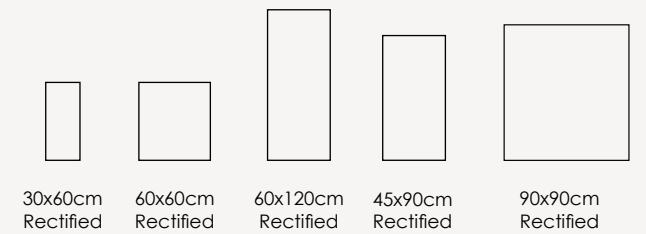

Natural finish available in all sizes and colours
Natural Rating: Shod R10 / - PTV +36
Barefoot B
Thickness: 9.5mm

Lappato finish available in all sizes and colours

Anti-Slip finish available in 60x60 Rectified in all colours
Anti-Slip Rating: Shod R11 / PTV +36
Barefoot C / PTV +36
Thickness: 20mm
Sizes available: 45x90cm Rectified

Anti-Slip finish available in all colours
Anti-Slip Rating: Shod R11 / PTV +36
Barefoot C / PTV +40
Decors and special pieces are available

9.5mm & 20mm

20mm

PTV +36 PTV +40