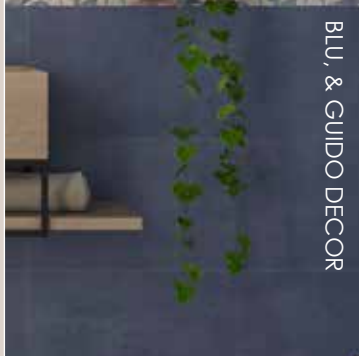

R10 / B / PTV 36+ Shod
(60x60cm only)

SAGGIO, BEIGE & FIORELLA DECOR

SAGGIO, BEIGE

BLU, & GUIDO DECOR

BLU

Borneo

The neutral tones of Borneo effortlessly harmonise with any room, making a stylish statement on walls with timeless sophistication.